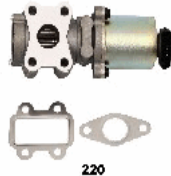

LEXUS IS II (GSE2_, ALE2_, USE2_) 220
d (ALE20)[08.2005-20.1207](Diesel)

150-02-221

OE: 25620-27080 | ENGINE: 1CD-FTV