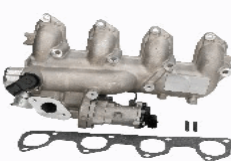

FORD GALAXY (WA6) 1.8 TDCi[05.2006-20.1506](Diesel)
FORD S-MAX (WA6) 1.8 TDCi[05.2006-20.1412](Diesel)
FORD TOURNEO CONNECT 1.8 Di[06.2002-20.1312](Diesel)
FORD TRANSIT CONNECT (P65_, P70_, P80_) 1.8 Di[06.2002-20.1312](Diesel)

150-00-0313

OE: 1480549