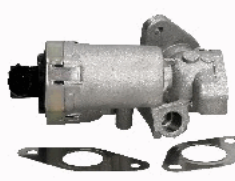

150-0L-L05

OE: 1384616 | ENGINE: H9FA

CITROEN JUMPER Autabus 2.2 HDi
100[04.2006-](Diesel)
CITROEN JUMPER Autabus 2.2 HDi
120[04.2006-](Diesel)
CITROEN JUMPER Furgonato 2.2 HDi
100[04.2006-20.1212](Diesel)
CITROEN JUMPER Furgonato 2.2 HDi
120[04.2006-](Diesel)