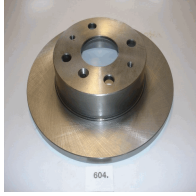

Brake system

60-06-604

Brake Disc

GEELY CK Tre volumi

OE

4351287709
4351287709000
4351287717
4351287717000
4351287722
4351287722000

Brake Disc Thickness [mm]: 11
Brake Disc Type: Solid
Fitting Position: Front Axle
Height [mm]: 47,3
Inspection Tag: ECE R90 APPROVED
Minimum Thickness [mm]: 10
Number of Bores: 4
Outer Diameter [mm]: 233
Pitch Circle [mm]: 56
Tightening Torque [Nm]: 103

60-06-604C

Brake Disc

GEELY CK Tre volumi

OE

3501101005
43512-87709-000
43512-87717-000
4351287709
4351287709000
4351287717000

Brake Disc Thickness [mm]: 11
Brake Disc Type: Solid
Fitting Position: Front Axle
For OE number: 4351287727000
Height [mm]: 47,3
Inspection Tag: ECE R90 APPROVED
Minimum Thickness [mm]: 10
Number of Bores: 4
Outer Diameter [mm]: 233
Pitch Circle [mm]: 56
Surface: Painted
Tightening Torque [Nm]: 103