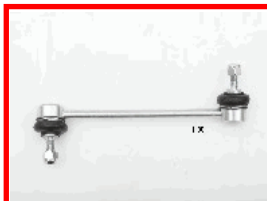

106-0H-H36L

54830-1J000

HYUNDAI i20 (PB, PBT) 1.2
HYUNDAI i20 (PB, PBT) 1.4
HYUNDAI i20 (PB, PBT) 1.6
HYUNDAI i20 (PB, PBT) 1.6 CRDi
HYUNDAI i20 1.4 CRDi
HYUNDAI ix20 (JC) 1.4
HYUNDAI ix20 (JC) 1.4 CRDi
HYUNDAI ix20 (JC) 1.6