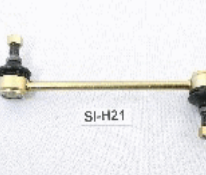

106-0H-H21

5453038000

SI-H21

HYUNDAI SONATA III (Y-3) 1.8 GLS
HYUNDAI SONATA III (Y-3) 1.8 i
HYUNDAI SONATA III (Y-3) 2.0 i
HYUNDAI SONATA III (Y-3) 2.0 i 16V
HYUNDAI SONATA III (Y-3) 3.0 i V6