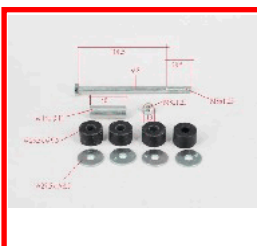

MAZDA 323 C IV (BG) 1.3
MAZDA 323 C IV (BG) 1.3 16V
MAZDA 323 C IV (BG) 1.6
MAZDA 323 C IV (BG) 1.6 16V
MAZDA 323 C IV (BG) 1.7 D
MAZDA 323 C IV (BG) 1.8 16V
MAZDA 323 C IV (BG) 1.8 16V 4WD
MAZDA 323 C IV (BG) 1.8 16V GT

106-03-348

8AB2-34100-A