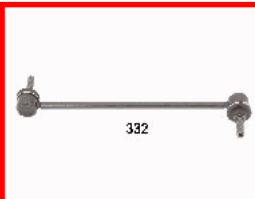

MAZDA 6 Station wagon (GJ, GH) 2.0
MAZDA 6 Tre volumi (GJ, GH) 2.0
MAZDA CX-5 (KE, GH) 2.0
MAZDA CX-5 (KE, GH) 2.0 AWD
MAZDA CX-5 (KE, GH) 2.2 D
MAZDA CX-5 (KE, GH) 2.2 D 4WD
MAZDA CX-5 (KE, GH) 2.2 D AWD

106-03-333L

KD31-28-190