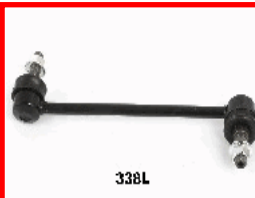

106-03-338L

UC7C-34-170

FORD RANGER (TKE) 2.2 TDCi
FORD RANGER (TKE) 2.2 TDCi 4x4
FORD RANGER (TKE) 3.2 TDCi 4x4
MAZDA BT-50 Pick-up (B22, B32, UP) 2.2 MZ-CD
MAZDA BT-50 Pick-up (B22, B32, UP) 2.2 MZ-CD 4WD
MAZDA BT-50 Pick-up (B22, B32, UP) 3.2 MZ-CD