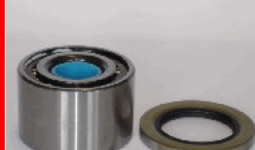

12046

LEXUS IS I (JCE1_, GXE1_) 200
LEXUS IS I (JCE1_, GXE1_) 300
LEXUS IS SportCross 200
LEXUS IS SportCross 300

44-12048

9008036193