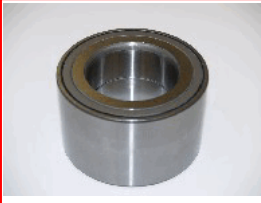

44-22044

90369-49002

LEXUS GS (UZS161, JZS160) 300
LEXUS GS (UZS161, JZS160) 300 T3
LEXUS GS (UZS161, JZS160) 400
LEXUS GS (UZS161, JZS160) 430
LEXUS IS I (JCE1_, GXE1_) 200
LEXUS IS I (JCE1_, GXE1_) 300
LEXUS IS SportCross 200
LEXUS IS SportCross 300

44-22046

90368-57010

TOYOTA DYNA (4Y) 2.2 (YU210)
TOYOTA DYNA (3L) 2.8 D (LY60/61)
TOYOTA DYNA (3RZ-FE) 2.7 i (RZU100)
TOYOTA DYNA (3Y) 2.0 (YY211)
TOYOTA DYNA (3Y) 2.0 (YY61)
TOYOTA DYNA 150 (Diesel) 3.4 D (LY61)