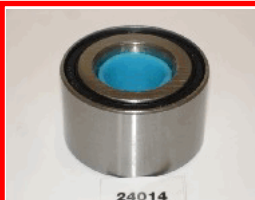

HONDA CIVIC II Shuttle (EE) 1.6 i 16V 4WD (EE4)
HONDA CIVIC IV Tre volumi (ED) 1.6 i 16V 4x4

44-24019

42300-SD4-004

HONDA LEGEND I (HS, KA) 2.5 i (HS)

44-24041

42300S2L004

HONDA HR-V (GH) 1.6 16V
HONDA HR-V (GH) 1.6 16V 4WD