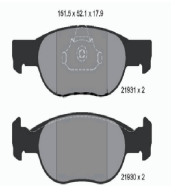

50-00-0158

Brake Pad Set, disc brake

FIAT PUNTO (188)

OE

71752982
71770963
77362170
9948408
9948410

Brake System: Teves
Fitting Position: Front Axle
For OE number: 71752982
Height [mm]: 52,1
Thickness [mm]: 17,9
Wear Warning Contact: Not prepared for wear indicator
Width [mm]: 151,5
WVA Number: 21930
WVA Number: 21931