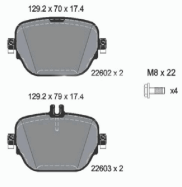

Brake system

51-00-0627

Brake Pad Set, disc brake

MERCEDES-BENZ CLASSE E (W213)
MERCEDES-BENZ CLASSE E All-Terrain (S213)
MERCEDES-BENZ CLASSE E Cabriolet (A238)
MERCEDES-BENZ CLASSE E Coupè (C238)
MERCEDES-BENZ CLASSE E T-Model (S213)
MERCEDES-BENZ CLS (C257)

OE

0004203004
0004206400
0004206500
0004208800
0004209900
A0004203004

Brake System: TRW
Fitting Position: Rear Axle
For OE number: 0004203004
Height 1 [mm]: 70
Height 2 [mm]: 79
Supplementary Article/Supplementary Info 2:
with brake caliper screws
Thickness [mm]: 17,4
Wear Warning Contact: Prepared for wear
indicator
Width [mm]: 129
WVA Number: 22602
WVA Number: 22603

51-09-916

Brake Pad Set, disc brake