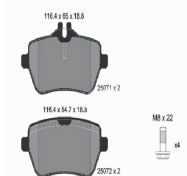

MERCEDES-BENZ CLASSE S (W222, V222, X222)
MERCEDES-BENZ CLASSE S Cabriolet (A217)
MERCEDES-BENZ CLASSE S Coupé (C217)

OE
0064205720
0064209220
0074202820
0084200820
0084202220
A0064205720

Brake System: TRW
Fitting Position: Rear Axle
For OE number: 0064205720
Height 1 [mm]: 65
Height 2 [mm]: 54,7
Supplementary Article/Supplementary Info 2:
with brake caliper screws
Thickness [mm]: 18,8
Wear Warning Contact: Prepared for wear indicator
Width [mm]: 116,4
WVA Number: 25071
WVA Number: 25072

51-00-0625

Brake Pad Set, disc brake