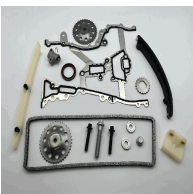

KCK1029

Timing Chain Kit

OPEL AGILA (A) (H00)
OPEL ASTRA CLASSIC (L48)
OPEL ASTRA CLASSIC Station wagon
OPEL ASTRA G 2 volumi /Coda spiovente (F48_, F08_)
OPEL ASTRA G Station wagon (F35_)

OE
55562234
66 06 022
93191271

Chain Type: Roller chain
Chain Type: Simplex
Fitting Position: Upper
For OE number: Tensioner 55352909
Number of Chain Links: 130
Supplementary Article/Supplementary Info 2:
With gear
Supplementary Article/Supplementary Info:
With gaskets/seals

Filter