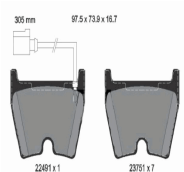

AUDI A3 Limousine (8VS)
AUDI A3 Limousine (8YS)
AUDI A3 Sportback (8VA)
AUDI A3 Sportback (8YA)
AUDI Q3 (8U)
AUDI TT (FV3)

OE

68353597AB
8S0698151F
8U0698151F
8U0698151G
8U0698151H
8U0698151J

Brake System: Brembo
Fitting Position: Front Axle
For OE number: 8S0698151F
Height [mm]: 73,9
Number of pads: 8
Number of Wear Indicators: 1
Thickness [mm]: 16,7
Warning Contact Length [mm]: 305
Wear Warning Contact: Incl. wear warning contact
Width [mm]: 97,2
WVA Number: 22491
WVA Number: 23751

50-00-0163

Brake Pad Set, disc brake