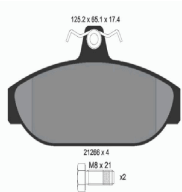

50-00-0380

Brake Pad Set, disc brake

VOLVO 740 (744)
VOLVO 740 Kombi (745)
VOLVO 760 (704, 764)
VOLVO 760 Kombi (704, 765)
VOLVO 780
VOLVO 940 (944)

OE

2701751
270195
2701951
2711740
271184
2711844

Brake System: Lucas
Fitting Position: Front Axle
For OE number: 2701751
Height [mm]: 65,1
Supplementary Article/Supplementary Info 2:
with brake caliper screws
Thickness [mm]: 17,4
Wear Warning Contact: Not prepared for wear indicator
Width [mm]: 125
WVA Number: 21266