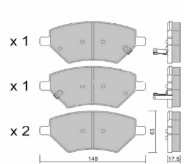

DR DR 4.0
DR DR 5.0 SUV
DR DR 7.0 SUV
DR DR F35 SUV
OMODA C5
SPORTEQUIPE SPORTEQUIPE 7

OE

3370100084
T153501080
T153501081
T156GN3501080

Fitting Position: Front Axle
Height [mm]: 63
Thickness [mm]: 17,5
Vibration: with vibration damper
Wear Warning Contact: Incl. wear warning contact
Width [mm]: 148

50-00-0262

Brake Pad Set, disc brake