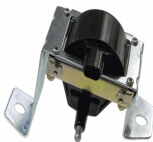

OE
2749060600
2749061400
A274 9060 600
A2749061400

Connector Shape: Angular
Ignition Coil: Flush-Fitting Pencil Ignition Coils
Port Type: SAE

BO-0619JM

Coil, ignition

LAND ROVER FREELANDER (LN)
LAND ROVER FREELANDER Soft Top
MG MG TF
MG MG ZR
MG MG ZS
MG MG ZS Hatchback