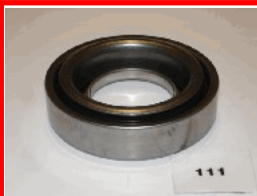

90-01-111

30502-69F00

NISSAN 300 ZX (Z32) 3.0 Twin Turbo
NISSAN BLUEBIRD (910) 2.0 D
NISSAN PATROL GR II Wagon (Y61) 2.8
TD
NISSAN PATROL GR II Wagon (Y61) 4.2
TD
NISSAN PICK UP (D22) 2.4 i
NISSAN PICK UP (D22) 2.4 i 4WD
NISSAN SERENA (C23M) 2.0 16V