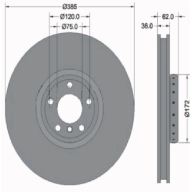

60-00-0184C

Brake Disc

MG MG HS

OE
10174827

Brake Disc Thickness [mm]: 25
Brake Disc Type: Internally Vented
Centering Diameter [mm]: 65
Fitting Position: Front
Height [mm]: 46,6
Inner Diameter [mm]: 139
Minimum Thickness [mm]: 23
Number of Bores: 5
Number of mounting bores: 1
Outer Diameter [mm]: 312
Pitch Circle [mm]: 112
Supplementary Article/Supplementary Info 2:
Without wheel bearing
Supplementary Article/Supplementary Info 2:
Without wheel hub
Supplementary Article/Supplementary Info 2:
Without wheel studs
Surface: Coated
Wheel Bolt Bore [mm]: 15

Brake system

60-02-2061C-KIT

Brake Disc

BMW X5 (E70)
BMW X5 (F15, F85)
BMW X6 (E71, E72)
BMW X6 (F16, F86)

OE

34106898725
34106898726
34116782067
34116782068
6782067
6782068

Brake Disc Thickness [mm]: 36
Brake Disc Type: Internally Vented
Centering Diameter [mm]: 75
Fitting Position: Front Axle
Full Set:
Height [mm]: 62
Inner Diameter [mm]: 153,7
Machining: High-carbon
Minimum Thickness [mm]: 34,4
Number of Bores: 5
Number of mounting bores: 1
Outer Diameter [mm]: 385
Pitch Circle [mm]: 120
Surface: Painted
Wheel Bolt Bore [mm]: 16,5