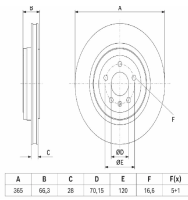

60-00-0184C

Brake Disc

MG MG HS

OE
10174827

Brake Disc Thickness [mm]: 25
Brake Disc Type: Internally Vented
Centering Diameter [mm]: 65
Fitting Position: Front
Height [mm]: 46,6
Inner Diameter [mm]: 139
Minimum Thickness [mm]: 23
Number of Bores: 5
Number of mounting bores: 1
Outer Diameter [mm]: 312
Pitch Circle [mm]: 112
Supplementary Article/Supplementary Info 2:
Without wheel bearing
Supplementary Article/Supplementary Info 2:
Without wheel hub
Supplementary Article/Supplementary Info 2:
Without wheel studs
Surface: Coated
Wheel Bolt Bore [mm]: 15

61-00-0164C

Brake Disc

TESLA MODEL 3 (5YJ3)

OE

104463100D

Brake Disc Thickness [mm]: 20
Brake Disc Type: Internally Vented
Centering Diameter [mm]: 70,2
Height [mm]: 46,8
Inner Diameter [mm]: 180
Minimum Thickness [mm]: 18
Number of Bores: 5
Outer Diameter [mm]: 335
Pitch Circle [mm]: 114,3
Surface: Painted
Wheel Bolt Bore [mm]: 16,5

Brake system

61-00-0165C

Brake Disc

TESLA MODEL S
TESLA MODEL X

OE
6006431
600643100C
600643100D

Brake Disc Thickness [mm]: 28
Brake Disc Type: Internally Vented
Centering Diameter [mm]: 70,2
Height [mm]: 66,3
Inner Diameter [mm]: 196
Minimum Thickness [mm]: 26
Number of Bores: 5
Number of mounting bores: 1
Outer Diameter [mm]: 365
Pitch Circle [mm]: 120
Surface: Painted
Wheel Bolt Bore [mm]: 16,6

Axle Stub Diameter [mm]: 30
 Brake Disc Thickness [mm]: 9
 Brake Disc Type: Solid
 Centering Diameter [mm]: 56
 Height [mm]: 69,2
 Inner Diameter [mm]: 142,5
 Minimum Thickness [mm]: 7
 Number of Bores: 4
 Outer Diameter [mm]: 244
 Pitch Circle [mm]: 108
 Supplementary Article/Supplementary Info 2:
 With integrated sensor ring
 Supplementary Article/Supplementary Info 2:
 With wheel bearing
 Surface: Painted
 Wheel Bolt Bore [mm]: 12