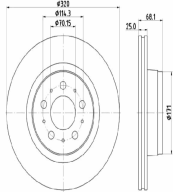

60-00-0176C

Brake Disc

BYD SEAL

OE
13582759-00
1358275900
14035826-00
EKEA-3501111S

Brake Disc Thickness [mm]: 28
Brake Disc Type: Vented
Centering Diameter [mm]: 68
Fitting Position: Front Axle
Height [mm]: 49
Minimum Thickness [mm]: 26
Number of Bores: 5
Number of mounting bores: 2
Outer Diameter [mm]: 299
Pitch Circle [mm]: 120
Surface: Painted

60-00-0177C

Brake Disc

MG MG ZS Fuoristrada chiuso

OE
10266048

Brake Disc Thickness [mm]: 22
Brake Disc Type: Internally Vented
Centering Diameter [mm]: 64,1
Height [mm]: 43,5
Hole Arrangement / Number: 05/12
Inner Diameter [mm]: 144,2
Minimum Thickness [mm]: 20
Outer Diameter [mm]: 280
Pitch Circle [mm]: 100
Supplementary Article/Supplementary Info 2:
Without wheel bearing
Supplementary Article/Supplementary Info 2:
Without wheel hub
Supplementary Article/Supplementary Info 2:
Without wheel studs
Surface: Coated
Wheel Bolt Bore [mm]: 14,6

Brake system

60-00-0182C

Brake Disc

TESLA MODEL 3 (5YJ3)

OE
104461100D

Brake Disc Thickness [mm]: 25
Brake Disc Type: Internally Vented
Centering Diameter [mm]: 70,2
Height [mm]: 68,1
Inner Diameter [mm]: 159
Minimum Thickness [mm]: 23
Number of Bores: 5
Outer Diameter [mm]: 320
Pitch Circle [mm]: 114,3
Surface: Coated
Wheel Bolt Bore [mm]: 16,5

60-00-0184C

Brake Disc

MG MG HS

OE
10174827

Brake Disc Thickness [mm]: 25
Brake Disc Type: Internally Vented
Centering Diameter [mm]: 65
Fitting Position: Front
Height [mm]: 46,6
Inner Diameter [mm]: 139
Minimum Thickness [mm]: 23
Number of Bores: 5
Number of mounting bores: 1
Outer Diameter [mm]: 312
Pitch Circle [mm]: 112
Supplementary Article/Supplementary Info 2:
Without wheel bearing
Supplementary Article/Supplementary Info 2:
Without wheel hub
Supplementary Article/Supplementary Info 2:
Without wheel studs
Surface: Coated
Wheel Bolt Bore [mm]: 15