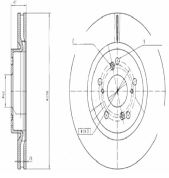

Brake system

60-00-0174C

Brake Disc

BYD YUAN PLUS

OE
13781672-00
1378167200
HA2EL-3501111A

Brake Disc Thickness [mm]: 26
Brake Disc Type: Vented
Centering Diameter [mm]: 62
Fitting Position: Front Axle
Minimum Thickness [mm]: 24
Number of Bores: 5
Number of mounting bores: 2
Outer Diameter [mm]: 298
Pitch Circle [mm]: 114
Surface: Painted
Thickness [mm]: 47

60-00-0175C

Brake Disc