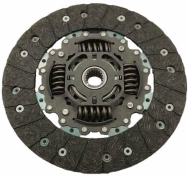

For OE number: 21820-1609012-00

Clutch

80-00-013

Clutch Disc

DR DR PK8

OE
3130100029

Additionally required articles (article numbers): CF-017
Additionally required articles (article numbers): SF-00001
Centering Diameter [mm]: 25
Diameter [mm]: 250
For OE number: 3130100029
Number of Teeth: 23

80-00-015

Clutch Disc

DR DR 5.0 SUV
DR DR 6.0 SUV
DR DR F35 SUV

OE
3130100021

Additionally required articles (article numbers): CF-016
Additionally required articles (article numbers): SF-00004
Centering Diameter [mm]: 23
Diameter [mm]: 232
For OE number: 3130100021
Number of Teeth: 20