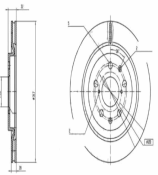

Brake system

61-00-0159C

Brake Disc

BYD DOLPHIN

OE

1342344500
EM2E3502111

Brake Disc Type: Solid
Centering Diameter [mm]: 55
Fitting Position: Rear Axle
Height [mm]: 26,8
Minimum Thickness [mm]: 7
Number of Bores: 5
Number of mounting bores: 2
Outer Diameter [mm]: 249
Pitch Circle [mm]: 100
Surface: Painted
Thickness [mm]: 9

61-00-0160C

Brake Disc

BYD SEAL

OE

14028123-00
1402812300
EKEB-3502111S

Brake Disc Thickness [mm]: 20
Brake Disc Type: Vented
Centering Diameter [mm]: 68
Fitting Position: Rear Axle
Height [mm]: 32
Minimum Thickness [mm]: 18
Number of Bores: 5
Number of mounting bores: 2
Outer Diameter [mm]: 317
Pitch Circle [mm]: 120
Surface: Painted