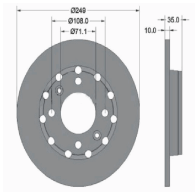

Brake system

61-00-0165C

Brake Disc

TESLA MODEL S
TESLA MODEL X

OE
6006431
600643100C
600643100D

Brake Disc Thickness [mm]: 28
Brake Disc Type: Internally Vented
Centering Diameter [mm]: 70,2
Height [mm]: 66,3
Inner Diameter [mm]: 196
Minimum Thickness [mm]: 26
Number of Bores: 5
Number of mounting bores: 1
Outer Diameter [mm]: 365
Pitch Circle [mm]: 120
Surface: Painted
Wheel Bolt Bore [mm]: 16,6

61-00-0166C

Brake Disc

MG MG ZS Fuoristrada chiuso

OE
10266049

Brake Disc Thickness [mm]: 9
Brake Disc Type: Solid
Centering Diameter [mm]: 64
Fitting Position: Rear Axle
Minimum Thickness [mm]: 7
Number of mounting bores: 2
Outer Diameter [mm]: 255
Pitch Circle [mm]: 100
Rim Hole Number: 5
Thickness [mm]: 37

61-00-0240C

Brake Disc

CITROEN C4 III
CITROEN C4 X (BD_, BE_, BF_)
DS DS 3 CROSSBACK (U_)
FIAT 600e (365_)
JEEP AVENGER
OPEL CORSA F

OE
1643574180
9827734980

Brake Disc Thickness [mm]: 10
Brake Disc Type: Solid
Centering Diameter [mm]: 71,1
Fitting Position: Rear Axle
Height [mm]: 35
Inner Diameter [mm]: 132,6
Minimum Thickness [mm]: 8
Number of Bores: 4
Number of mounting bores: 2
Outer Diameter [mm]: 249
Pitch Circle [mm]: 108
Supplementary Article/Supplementary Info 2:
Without wheel bearing
Supplementary Article/Supplementary Info 2:
Without wheel hub
Supplementary Article/Supplementary Info 2:
Without wheel studs
Surface: Painted
Wheel Bolt Bore [mm]: 13,4

Axle Stub Diameter [mm]: 30
 Brake Disc Thickness [mm]: 9
 Brake Disc Type: Solid
 Centering Diameter [mm]: 56
 Height [mm]: 69,2
 Inner Diameter [mm]: 142,5
 Minimum Thickness [mm]: 7
 Number of Bores: 4
 Outer Diameter [mm]: 244
 Pitch Circle [mm]: 108
 Supplementary Article/Supplementary Info 2:
 With integrated sensor ring
 Supplementary Article/Supplementary Info 2:
 With wheel bearing
 Surface: Painted
 Wheel Bolt Bore [mm]: 12