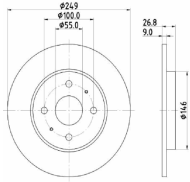

Brake system

61-00-0159C

Brake Disc

BYD DOLPHIN

OE

1342344500
EM2E3502111

Brake Disc Type: Solid
Centering Diameter [mm]: 55
Fitting Position: Rear Axle
Height [mm]: 26,8
Minimum Thickness [mm]: 7
Number of Bores: 5
Number of mounting bores: 2
Outer Diameter [mm]: 249
Pitch Circle [mm]: 100
Surface: Painted
Thickness [mm]: 9

61-00-0160C

Brake Disc