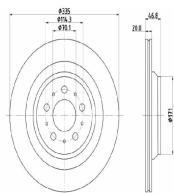

61-00-0160C

Brake Disc

BYD SEAL

OE

14028123-00
1402812300
EKEB-3502111S

Brake Disc Thickness [mm]: 20
Brake Disc Type: Vented
Centering Diameter [mm]: 68
Fitting Position: Rear Axle
Height [mm]: 32
Minimum Thickness [mm]: 18
Number of Bores: 5
Number of mounting bores: 2
Outer Diameter [mm]: 317
Pitch Circle [mm]: 120
Surface: Painted

61-00-0161C

Brake Disc

MG MG 5 Station wagon

OE

10347628

Brake Disc Thickness [mm]: 19
Brake Disc Type: Internally Vented
Centering Diameter [mm]: 65
Fitting Position: Rear Axle
Minimum Thickness [mm]: 17
Number of mounting bores: 1
Outer Diameter [mm]: 265
Pitch Circle [mm]: 112
Rim Hole Number: 5
Surface: Coated
Thickness [mm]: 62

61-00-0164C

Brake Disc

TESLA MODEL 3 (5YJ3)

OE

104463100D

Brake Disc Thickness [mm]: 20
Brake Disc Type: Internally Vented
Centering Diameter [mm]: 70,2
Height [mm]: 46,8
Inner Diameter [mm]: 180
Minimum Thickness [mm]: 18
Number of Bores: 5
Outer Diameter [mm]: 335
Pitch Circle [mm]: 114,3
Surface: Painted
Wheel Bolt Bore [mm]: 16,5

Axle Stub Diameter [mm]: 30
 Brake Disc Thickness [mm]: 9
 Brake Disc Type: Solid
 Centering Diameter [mm]: 56
 Height [mm]: 69,2
 Inner Diameter [mm]: 142,5
 Minimum Thickness [mm]: 7
 Number of Bores: 4
 Outer Diameter [mm]: 244
 Pitch Circle [mm]: 108
 Supplementary Article/Supplementary Info 2:
 With integrated sensor ring
 Supplementary Article/Supplementary Info 2:
 With wheel bearing
 Surface: Painted
 Wheel Bolt Bore [mm]: 12