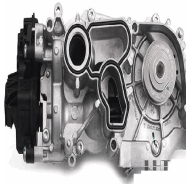

Operating Mode: Mechanical
Supplementary Article/Supplementary Info:
with seal
Water Pump Pulley [mm]: 55

35-00-0953

Water Pump

AUDI A1 Allstreet (GBH)
AUDI A1 CITY CARVER (GBH)
AUDI A1 Sportback (GBA)
AUDI A3 (8V1)
AUDI A3 Cabriolet (8V7)
AUDI A3 Limousine (8VS)