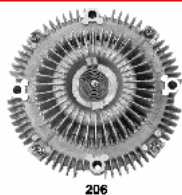

36-02-205

16210-68021

TOYOTA LAND CRUISER (_J4_) 4.0 D
(HJ47_V)
TOYOTA LAND CRUISER (_J6_) 4.0
Diesel (HJ60)
TOYOTA LAND CRUISER (_J6_) 4.0
Diesel (HJ60_V)
TOYOTA LAND CRUISER (_J6_) 4.0
Turbo-D (HJ61_V)

36-02-206

16210-17020

TOYOTA LAND CRUISER (PZJ7_, KZJ7_,
HZJ7_, BJ7_, LJ7_, RJ7 4.2 TD
(HZJ7_V)
TOYOTA LAND CRUISER 100 (UZJ100)
4.2 TD (HDJ100_)
TOYOTA LAND CRUISER 80 (_J8_) 4.2 D
(HZJ80_)
TOYOTA LAND CRUISER 80 (_J8_) 4.2
TD (HDJ80)