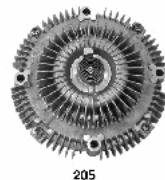

TOYOTA LAND CRUISER (_J4_) 4.0 D
(HJ47_V)
TOYOTA LAND CRUISER (_J6_) 4.0
Diesel (HJ60)
TOYOTA LAND CRUISER (_J6_) 4.0
Diesel (HJ60_V)
TOYOTA LAND CRUISER (_J6_) 4.0
Turbo-D (HJ61_V)

36-02-206

16210-17020