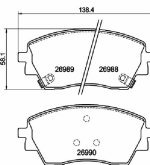

50-0H-H40

Brake Pad Set, disc brake

HYUNDAI KONA (SX2)

OE
58101BEA05

Fitting Position: Front Axle
Height [mm]: 58,1
Thickness [mm]: 17,9
Wear Warning Contact: With acoustic wear
warning
Width [mm]: 138,4
WVA Number: 26988
WVA Number: 26989
WVA Number: 26990