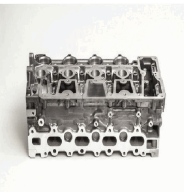

PE13ES

Cylinder Head

CITROEN C4 Grand Picasso I (UA_)
CITROEN C4 II (B7)
CITROEN C4 Picasso I (UD_)
CITROEN C5 III (RD_)
CITROEN C5 III Break (TD_)
CITROEN C8 (EA_, EB_)

OE

0200.HL
0200HL
1683822
1869777
2070074
908295

For OE number: 0200.HL

Engine Timing Control