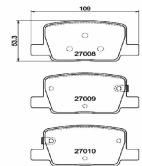

VOLVO EX30 (416)

OE
80011409

Fitting Position: Rear Axle
Height [mm]: 53,3
Thickness [mm]: 18,8
Wear Warning Contact: With acoustic wear warning
Width [mm]: 109
WVA Number: 27008
WVA Number: 27009
WVA Number: 27010

51-02-2009

Brake Pad Set, disc brake