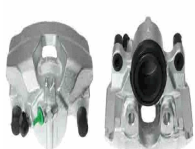

CAL1094LJM

Brake Caliper

FORD FOCUS III
FORD FOCUS III Turnier
FORD KUGA II (DM2)
FORD KUGA II Van
FORD TOURNEO CONNECT / GRAND TOURNEO
CONNECT Kombi

OE

1756683
1779721
1824922
1825214
2351159
BV612B302AB

Brake Caliper Type: Caliper (1 piston)
Brake Disc Thickness [mm]: 25
Diameter [mm]: 57
Fitting Position: Front Axle Left
Fitting Position: in front of axle
Paired article numbers: CAL1094RJM