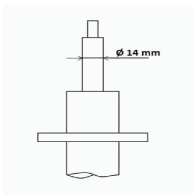

MA-90064

Shock Absorber

AUDI A4 (8W2, B9)
AUDI A4 Avant (8W5, B9)
AUDI A5
AUDI A5 Cabriolet
AUDI A5 Sportback (F5A)

OE

8W0413031AA
8W0413031AB
8W0413031AJ
8W0413031AK
8W0413031AL
8W0413031T

Fitting Position: Front Axle
Piston Rod Diameter [mm]: 14
Shock Absorber Design: Spring-bearing Damper
Shock Absorber Mounting Type: Top pin
Shock Absorber System: Twin-Tube
Shock Absorber Type: Gas Pressure