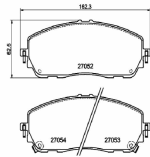

50-02-2043

Brake Pad Set, disc brake

TOYOTA C-HR (_X2_, _H2_)

OE
04465F4050

Fitting Position: Front Axle
Height [mm]: 62,5
Thickness [mm]: 19
Wear Warning Contact: With acoustic wear
warning
Width [mm]: 162,3
WVA Number: 27052
WVA Number: 27053
WVA Number: 27054