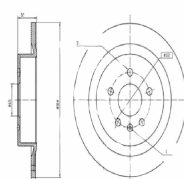

61-00-0162C

Brake Disc

AIWAYS U5
AIWAYS U6

OE
861598003

Brake Disc Thickness [mm]: 12
Brake Disc Type: Solid
Centering Diameter [mm]: 65
Fitting Position: Rear Axle
Height [mm]: 52
Minimum Thickness [mm]: 10
Number of Bores: 5
Number of mounting bores: 1
Outer Diameter [mm]: 314
Pitch Circle [mm]: 112
Surface: Painted