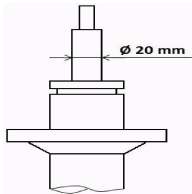

MA-90070

Shock Absorber

SEAT Mii (KF1_)
SKODA E-CITIGO (NE1)
VW LOAD UP
VW UP

OE

12E413031C
12E413031D
1S0413031F
1S0413031K
1S0413031L

Diameter [mm]: 20
Fitting Position: Front Axle
Shock Absorber Design: Suspension Strut
Shock Absorber Mounting Type: Top pin
Shock Absorber System: Twin-Tube
Shock Absorber Type: Gas Pressure

MA-AS494

Pneumatic Suspension

AUDI A6 (C8, 4A2)
AUDI A6 Avant (C8, 4A5)
AUDI A7 Sportback (4KA)

OE

4K0616039F
4K0616039H
4K0616039L
4K0616039M
4K0616039N
4K0616039P

Fitting Position: Front Axle left and right
Spring Type: for pneumatic suspension vehicles