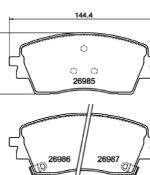

50-0H-H41

Brake Pad Set, disc brake

HYUNDAI KONA (SX2)

OE
58101BEA15

Fitting Position: Front Axle
Height [mm]: 60,7
Thickness [mm]: 18,2
Wear Warning Contact: With acoustic wear
warning
Width [mm]: 144,4
WVA Number: 26985
WVA Number: 26986
WVA Number: 26987