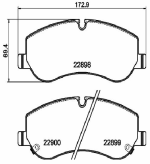

Brake system

50-00-0168

Brake Pad Set, disc brake

MAXUS (SAIC MOTOR) DELIVER 7 Furgone
MAXUS (SAIC MOTOR) DELIVER 9 Furgonato
MAXUS (SAIC MOTOR) DELIVER 9 Pianale
piatto/Telaio
MAXUS (SAIC MOTOR) eDELIVER 3 Furgonato
MAXUS (SAIC MOTOR) eDELIVER 7 Furgone

OE
C00212539

Fitting Position: Front Axle
Height [mm]: 69,4
Thickness [mm]: 17,4
Wear Warning Contact: With integrated wear
warning contact
Width [mm]: 172,9
WVA Number: 22898
WVA Number: 22899
WVA Number: 22900