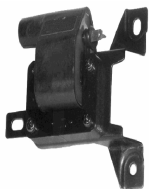

OE

KK370-1810XB

Number of ports: 2