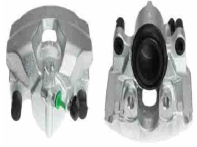

Brake system

CAL1094RJM

Brake Caliper

FORD FOCUS III
FORD FOCUS III Turnier
FORD KUGA II (DM2)
FORD KUGA II Van
FORD TOURNEO CONNECT / GRAND TOURNEO
CONNECT Kombi

OE
1756682
1779720
1825213
1835113
2351157
BV612B294AB

Brake Caliper Type: Caliper (1 piston)
Brake Disc Thickness [mm]: 25
Diameter [mm]: 57
Fitting Position: Front Axle Right
Fitting Position: in front of axle
Paired article numbers: CAL1094LJM