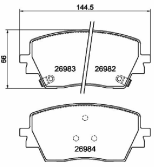

Brake system

50-0H-H42

Brake Pad Set, disc brake

HYUNDAI KONA (SX2)

OE
58101BEA25

Fitting Position: Front Axle
Height [mm]: 66
Thickness [mm]: 18
Wear Warning Contact: With acoustic wear warning
Width [mm]: 144,5
WVA Number: 26982
WVA Number: 26983
WVA Number: 26984

51-00-0333

Brake Pad Set, disc brake