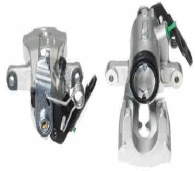

FORD FOCUS II (DA_)
 FORD GALAXY (WA6)
 FORD GALAXY MK II VAN (WA6)
 FORD KUGA I
 FORD KUGA I VAN
 FORD MONDEO IV (BA7)

OE

1426844
 1439862
 1460305
 1465777
 1502341
 1536999

Brake Caliper Type: Caliper (1 piston)
 Brake Disc Thickness [mm]: 11
 Diameter [mm]: 38
 Fitting Position: behind the axle
 Fitting Position: Rear Axle Left
 Paired article numbers: CAL1010RJM