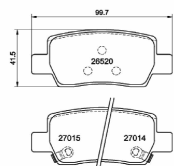

HYUNDAI KONA (SX2)

OE
58302BEA05
58302GGA10
58302GGA20

Fitting Position: Rear Axle
Height [mm]: 41,5
Thickness [mm]: 15,6
Wear Warning Contact: With acoustic wear warning
Width [mm]: 99,7
WVA Number: 26520
WVA Number: 27014
WVA Number: 27015