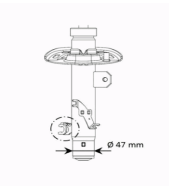

MA-60040

Shock Absorber

CITROEN C3 Cassone / coda spiovente (SC_)
CITROEN C3 II
CITROEN DS3

OE

5208F6
5208K2
9801736280

Fitting Position: Front Axle Left
Paired article numbers: MA-60039
Paired article numbers: MJ60039
Paired article numbers: MM-60039
Shock Absorber Design: Damper with
Rebound Spring
Shock Absorber Design: Suspension Strut
Shock Absorber Mounting Type: Top pin
Shock Absorber System: Twin-Tube
Shock Absorber Type: Gas Pressure