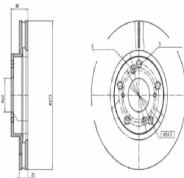

60-00-0181C

Brake Disc

BYD DOLPHIN

OE
1432904800
EM2EU-3501011S

Brake Disc Thickness [mm]: 25
Brake Disc Type: Vented
Centering Diameter [mm]: 62
Fitting Position: Front Axle
Height [mm]: 48
Minimum Thickness [mm]: 23
Number of Bores: 5
Number of mounting bores: 2
Outer Diameter [mm]: 273
Pitch Circle [mm]: 114
Surface: Painted