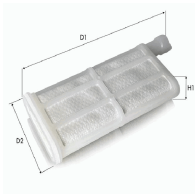

FCU-019JM

Urea Filter (AdBlue)

OE

Filter Type: Filter Insert
Height [mm]: 47
Width [mm]: 39

FCU-020JM

Urea Filter (AdBlue)

OE

Filter Type: Filter Insert
Height [mm]: 19
Length [mm]: 124
Width [mm]: 62

FCU-021JM

Urea Filter (AdBlue)

OE

Filter Type: Filter Insert
Height [mm]: 15
Length [mm]: 130
Width [mm]: 54

FCU-023JM

Urea Filter (AdBlue)

OE

Filter Type: Filter Insert
Height 1 [mm]: 43
Height 2 [mm]: 68
Width [mm]: 38