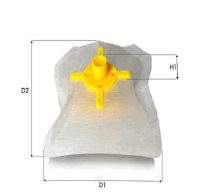

OE

Filter Type: Filter Insert
Height [mm]: 100
Width [mm]: 47

FCU-012JM

Urea Filter (AdBlue)

OE

Filter Type: Filter Insert
Height [mm]: 25
Width 1 [mm]: 75
Width [mm]: 43

Filter

FCU-013JM

Urea Filter (AdBlue)

OE

Filter Type: Filter Insert
Height [mm]: 65
Width [mm]: 60

FCU-014JM

Urea Filter (AdBlue)

OE

Filter Type: Filter Insert
Height [mm]: 32
Length [mm]: 73
Width [mm]: 66

FCU-015JM

Urea Filter (AdBlue)

OE

Filter Type: Filter Insert
Height [mm]: 47
Width [mm]: 39

FCU-016JM

Urea Filter (AdBlue)

OE

Filter Type: Filter Insert
Height [mm]: 56
Width [mm]: 53

FCU-017JM