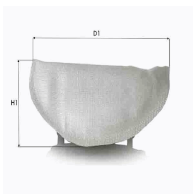

OE

Filter Type: Filter Insert
Height [mm]: 100
Width [mm]: 47

FCU-012JM

Urea Filter (AdBlue)