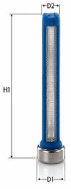

IVECO EuroCargo
IVECO EuroCargo IV
IVECO Stralis
IVECO Trakker
IVECO TRAKKER II
RENAULT TRUCKS Kerax

OE
042561177
2880299
4 256 1177
490 6272
74 20 877 958
84247272

Filter Type: Filter Insert
Height [mm]: 30
Outer Diameter 1 [mm]: 7
Outer Diameter [mm]: 4

FCU-002JM

Urea Filter (AdBlue)

DAF 65 CF
DAF 75 CF
DAF 85 CF
DAF CF 75
DAF CF 85
DAF LF 45

OE
154 5482
176 1034
179 5459
185 2188
190 7422
20421-NY00J

Filter Type: Filter Insert
Height [mm]: 76
Inner Diameter [mm]: 33
Outer Diameter 1 [mm]: 70
Outer Diameter [mm]: 67
Supplementary Article/Supplementary Info:
with seal

FCU-003JM

Urea Filter (AdBlue)

CASE IH MAGNUM
CASE IH MAXXUM
CASE IH PUMA
CASE IH STEIGER
IRISBUS EUROMIDI
IVECO EuroCargo

OE
293 4622
2997 594
4 255 5073
4 256 1605
500055579
500055972

Filter Type: Filter Insert
Height [mm]: 99,5
Inner Diameter [mm]: 23
Outer Diameter [mm]: 66
Supplementary Article/Supplementary Info:
with seal