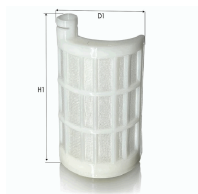

Urea Filter (AdBlue)

OE

Filter Type: Filter Insert
Height [mm]: 47
Width [mm]: 39

FCU-016JM

Urea Filter (AdBlue)

OE

Filter Type: Filter Insert
Height [mm]: 56
Width [mm]: 53

FCU-017JM

Urea Filter (AdBlue)

OE

Filter Type: Filter Insert
Height [mm]: 76
Width [mm]: 48

Filter

FCU-018JM

Urea Filter (AdBlue)

OE

Filter Type: Filter Insert
Height [mm]: 44
Width 1 [mm]: 84
Width [mm]: 73