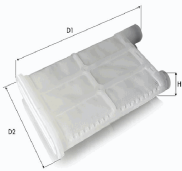

Filter

FCU-007JM

Urea Filter (AdBlue)

OE

Filter Type: Filter Insert
Height [mm]: 29
Length [mm]: 73
Width [mm]: 36

FCU-008JM

Urea Filter (AdBlue)

OE

Filter Type: Filter Insert
Height 1 [mm]: 76
Height 2 [mm]: 83
Width [mm]: 48

FCU-009JM

Urea Filter (AdBlue)

OE

Filter Type: Filter Insert
Height [mm]: 12
Length [mm]: 96
Width [mm]: 55

FCU-010JM

Urea Filter (AdBlue)