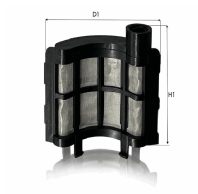

Urea Filter (AdBlue)

OE

Filter Type: Filter Insert
Height [mm]: 47
Width [mm]: 39

FCU-016JM

Urea Filter (AdBlue)

OE

Filter Type: Filter Insert
Height [mm]: 56
Width [mm]: 53

FCU-017JM

Urea Filter (AdBlue)

OE

Filter Type: Filter Insert
Height [mm]: 76
Width [mm]: 48

Filter

FCU-018JM

Urea Filter (AdBlue)

OE

Filter Type: Filter Insert
Height [mm]: 44
Width 1 [mm]: 84
Width [mm]: 73