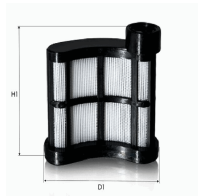

OE

Filter Type: Filter Insert
Height [mm]: 32
Length [mm]: 73
Width [mm]: 66

FCU-015JM

Urea Filter (AdBlue)