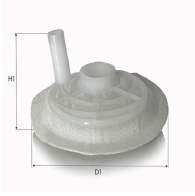

Urea Filter (AdBlue)

OE

Filter Type: Filter Insert
Height [mm]: 47
Width [mm]: 39

FCU-016JM

Urea Filter (AdBlue)

OE

Filter Type: Filter Insert
Height [mm]: 56
Width [mm]: 53

FCU-017JM

Urea Filter (AdBlue)

OE

Filter Type: Filter Insert
Height [mm]: 76
Width [mm]: 48

Filter

FCU-018JM

Urea Filter (AdBlue)

OE

Filter Type: Filter Insert
Height [mm]: 44
Width 1 [mm]: 84
Width [mm]: 73

FCU-019JM

Urea Filter (AdBlue)

OE

Filter Type: Filter Insert
Height [mm]: 47
Width [mm]: 39

FCU-020JM

Urea Filter (AdBlue)

OE

Filter Type: Filter Insert
Height [mm]: 19
Length [mm]: 124
Width [mm]: 62