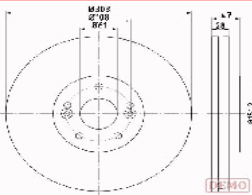

RENAULT LAGUNA II (BG0/1_) 2.0 16V
RENAULT LAGUNA II (BG0/1_) 2.0 16V Turbo (BG0S, BG0Z, BG1L, BG1M)
RENAULT LAGUNA II (BG0/1_) 2.0 dCi
RENAULT LAGUNA II (BG0/1_) 2.2 dCi
RENAULT LAGUNA II (BG0/1_) 2.2 dCi (BG0F)
RENAULT LAGUNA II (BG0/1_) 2.9 V6 24V

60-00-0714C

7700674765