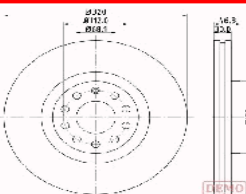

AUDI A4 (8D2, B5) S4 quattro
AUDI A4 (8EC, B7) 2.0 TFSI
AUDI A4 (8EC, B7) 2.0 TFSI quattro
AUDI A4 (8EC, B7) 2.5 TDI
AUDI A4 (8EC, B7) 2.7 TDI
AUDI A4 (8EC, B7) 3.0 TDI quattro
AUDI A4 (8EC, B7) 3.2 FSI
AUDI A4 (8EC, B7) 3.2 FSI quattro

60-00-0910C

4A0 615 301C