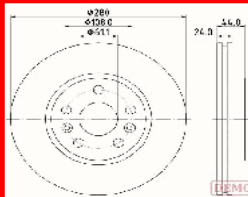

RENAULT KANGOO / GRAND KANGOO (KW0/1_) 1.2 TCe 115
RENAULT KANGOO / GRAND KANGOO (KW0/1_) 1.5 dCi
RENAULT KANGOO / GRAND KANGOO (KW0/1_) 1.5 dCi 110
RENAULT KANGOO / GRAND KANGOO (KW0/1_) 1.6

60-00-0717C

402060019R