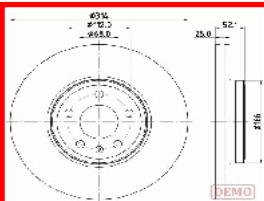

AUDI A4 (8K2, B8) 1.8 TFSI
AUDI A4 (8K2, B8) 1.8 TFSI quattro
AUDI A4 (8K2, B8) 2.0 Tdi
AUDI A4 (8K2, B8) 2.0 Tdi quattro
AUDI A4 (8W2, B9) 1.4 TFSI
AUDI A4 (8W2, B9) 2.0 TDI
AUDI A4 (8W2, B9) 2.0 TDI quattro
AUDI A4 (8W2, B9) 2.0 TFSI

60-00-0917C

8K0615301A