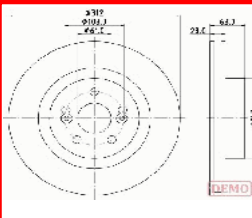

RENAULT CLIO III (BR0/1, CR0/1) 2.0
16V Sport
RENAULT MEGANE II (BM0/1_, CM0/1_)
2.0
RENAULT MEGANE II (BM0/1_, CM0/1_)
2.0 dCi
RENAULT MEGANE II (BM0/1_, CM0/1_)
2.0 Renault Sport

60-00-0702C

402060003R