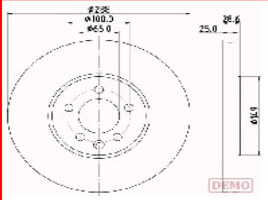

VW GOLF III (1H1) 1.6
VW GOLF III (1H1) 1.9 TDI
VW GOLF III (1H1) 2.0
VW GOLF III (1H1) 2.0 GTI 16V
VW GOLF III (1H1) 2.8 VR6
VW GOLF III (1H1) 2.9 VR6 Syncro
(1HX1)
VW GOLF III Variant (1H5) 2.9 VR6
Syncro

60-00-0951C

6N0615301E