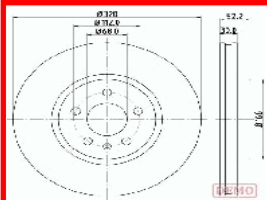

AUDI A4 (8K2, B8) 2.0 TFSI
AUDI A4 (8K2, B8) 2.0 TFSI flexible fuel
AUDI A4 (8K2, B8) 2.0 TFSI flexible fuel quattro
AUDI A4 (8K2, B8) 2.0 TFSI quattro
AUDI A4 (8K2, B8) 2.7 TDI
AUDI A4 (8K2, B8) 3.0 TDI quattro
AUDI A4 (8K2, B8) 3.2 FSI

60-00-0918C

8K0615301B