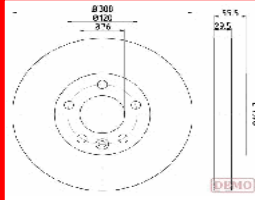

VW CALIFORNIA T5 Camper (7EC, 7EF,
7EG, 7HF) 1.9 TDI
VW CALIFORNIA T5 Camper (7EC, 7EF,
7EG, 7HF) 2.0 TDI
VW CALIFORNIA T5 Camper (7EC, 7EF,
7EG, 7HF) 2.0 TDI 4motion
VW CALIFORNIA T5 Camper (7EC, 7EF,
7EG, 7HF) 2.0 TSI

60-00-0954C

7E0615301C