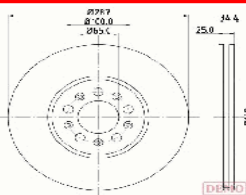

AUDI A1 (8X1, 8XF) 1.4 TFSI
AUDI A1 (8X1, 8XF) 1.6 TDI
AUDI A1 (8X1, 8XF) 2.0 TDI
AUDI A1 Sportback (8XA, 8XK) 1.4 TFSI
AUDI A1 Sportback (8XA, 8XK) 1.6 TDI
AUDI A1 Sportback (8XA, 8XK) 2.0 TDI
AUDI A3 (8L1) 1.8 T
AUDI A3 (8L1) 1.8 T quattro

60-00-0902C

1K0615301AA