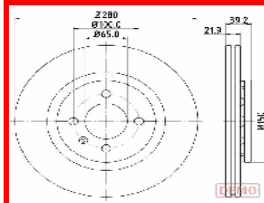

SEAT CORDOBA (6K1, 6K2) 1.6 i
SEAT CORDOBA (6K1, 6K2) 1.9 TDI
SEAT CORDOBA (6K1, 6K2) 2.0 i 16V
SEAT CORDOBA (6K2) 1.8 T 20V Cupra
SEAT CORDOBA Vario (6K5) 1.9 TDI
SEAT CORDOBA VARIO Cassone / Furgonato / Promiscuo (6K5) 1.9 TDI
SEAT IBIZA II (6K1) 1.9 TDI

60-00-0941C

5Q0615301A