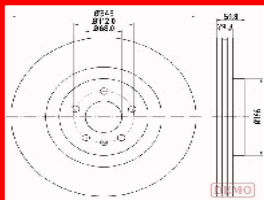

AUDI A4 (8K2, B8) S4 quattro
AUDI A4 Avant (8K5, B8) S4 quattro
AUDI A5 (8T3) S5 quattro
AUDI A5 Cabriolet (8F7) S5 quattro
AUDI A5 Sportback (8TA) S5 quattro
AUDI Q5 (8R) 3.0 TDI
AUDI Q5 (8R) 3.2 FSI
AUDI Q5 Van (8RB) 3.0 TDI quattro

60-00-0919C

8R0615301