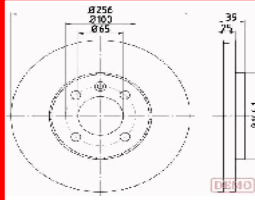

VW LUPO (6X1, 6E1) 1.6 GTI
VW POLO (6N1) 120 1.6 16V GTI
VW POLO (6N2) 1.6 16V GTI

60-00-0952C

6N0615301C