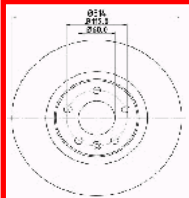

AUDI A6 (4F2, C6) 2.0 TDI
AUDI A6 (4F2, C6) 2.4
AUDI A6 (4F2, C6) 2.4 quattro
AUDI A6 Avant (4F5, C6) 2.0 TDI
AUDI A6 Avant (4F5, C6) 2.4
AUDI A6 Avant (4F5, C6) 2.4 quattro

60-00-0928C

4F0615301J