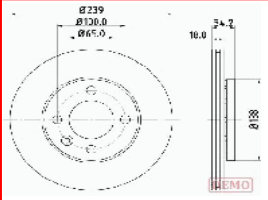

SEAT AROSA (6H) 1.0
SEAT AROSA (6H) 1.4
SEAT AROSA (6H) 1.4 16V
SEAT AROSA (6H) 1.4 TDI
SEAT AROSA (6H) 1.7 SDI
VW K 70 (48) 1.8
VW LUPO (6X1, 6E1) 1.0
VW LUPO (6X1, 6E1) 1.4

60-00-0953C

7H0615301D