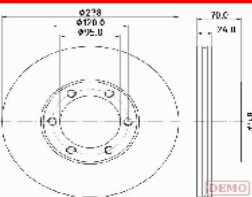

RENAULT MASTER I Autobus (T_) 2.1 D
RENAULT MASTER I Autobus (T_) 2.4 D
RENAULT MASTER I Autobus (T_) 28-35 2,5 TD
RENAULT MASTER I Autobus (T_) 28-35 2.0
RENAULT MASTER I Autobus (T_) 28-35 2.1 D

60-00-0716C

7701208848