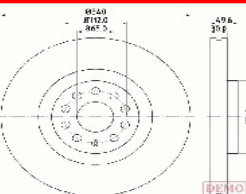

AUDI A3 (8V1) S3 quattro
AUDI A3 Cabriolet (8V7) S3 quattro
AUDI A3 Limousine (8VS) S3 quattro
AUDI A3 Limousine (8YS) 30 TDI
AUDI A3 Limousine (8YS) 30 TFSI
AUDI A3 Limousine (8YS) 30 TFSI Mild Hybrid
AUDI A3 Limousine (8YS) 35 TDI

60-00-0908C

1K0615301AB