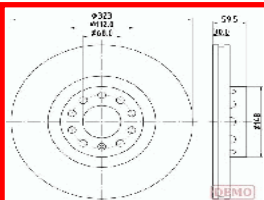

AUDI A6 (4A, C4) S6 Plus quattro
AUDI A6 Avant (4A, C4) S6 Plus quattro
AUDI A6 Avant (4B5, C5) 2.7 T quattro
AUDI A6 Avant (4B5, C5) 3.7
AUDI A8 (4D2, 4D8) 2.5 TDI
AUDI A8 (4D2, 4D8) 2.5 TDI quattro
AUDI A8 (4D2, 4D8) 2.8
AUDI A8 (4D2, 4D8) 2.8 quattro