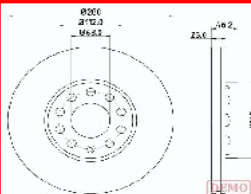

AUDI 100 (4A, C4) 2.0
AUDI 100 (4A, C4) 2.0 E
AUDI 100 (4A, C4) 2.0 E 16V
AUDI 100 (4A, C4) 2.0 E 16V quattro
AUDI 100 (4A, C4) 2.0 E quattro
AUDI 100 (4A, C4) 2.3 E
AUDI 100 (4A, C4) 2.3 E quattro
AUDI 100 (4A, C4) 2.4 D