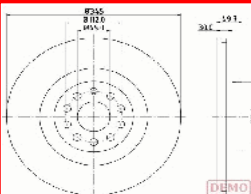

AUDI A3 (8P1) 3.2 V6 quattro
AUDI A3 (8P1) S3 quattro
AUDI A3 Sportback (8PA) 3.2 V6 quattro
AUDI A3 Sportback (8PA) S3 quattro
SEAT LEON (1P1) 2.0 TFSI
SKODA SUPERB (3T4) 2.0 TSI
SKODA SUPERB (3T4) 3.6 4x4

60-00-0909C

80E615301AD