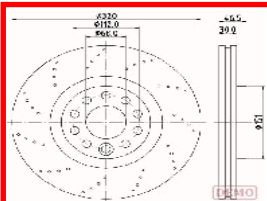

AUDI A4 (8D2, B5) S4 quattro
AUDI A4 (8EC, B7) 2.0 TFSI
AUDI A4 (8EC, B7) 2.0 TFSI quattro
AUDI A4 (8EC, B7) 3.0 quattro
AUDI A4 Avant (8D5, B5) S4 quattro
AUDI A4 Avant (8ED, B7) 2.0 TFSI
AUDI A4 Avant (8ED, B7) 2.0 TFSI quattro
AUDI A4 Avant (8ED, B7) 3.0

60-00-0914C

7L6615302E