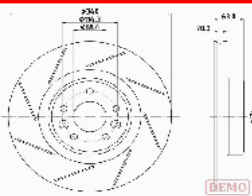

RENAULT MEGANE III Coupé (DZ0/1_) 2.0 R.S.
RENAULT MEGANE III Coupé (DZ0/1_) 2.0 TCe 220

60-00-0718C

424987