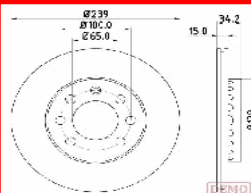

AUDI A2 (8Z0) 1.2 TDI
VW LUPO (6X1, 6E1) 1.2 TDI 3L

60-00-0905C

1J0315301E