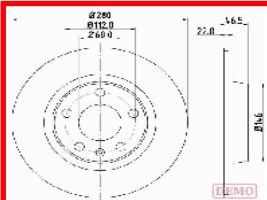

60-00-0911C

8E0615301B

AUDI A4 (8D2, B5) 1.6
AUDI A4 (8D2, B5) 1.8
AUDI A4 (8D2, B5) 1.8 quattro
AUDI A4 (8D2, B5) 1.9 TDI
AUDI A4 (8D2, B5) 1.9 TDI quattro
AUDI A4 (8E2, B6) 1.6
AUDI A4 (8E2, B6) 1.9 TDI
AUDI A4 (8EC, B7) 1.6

60-00-0912C

8E0615301K