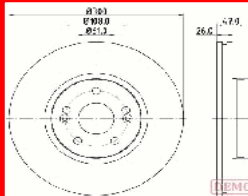

RENAULT LAGUNA II (BG0/1_) 1.6
RENAULT LAGUNA II (BG0/1_) 1.6 16V
RENAULT LAGUNA II (BG0/1_) 1.6 16V (BG0A, BG0L)
RENAULT LAGUNA II (BG0/1_) 1.6 LPG
RENAULT LAGUNA II (BG0/1_) 1.8 16V
RENAULT LAGUNA II (BG0/1_) 1.8 16V (BG06, BG0J, BG0M)

60-00-0713C

7701206831