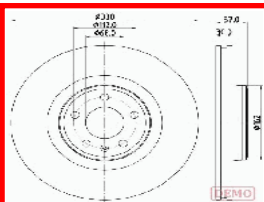

AUDI A4 (8W2, B9) 1.4 TFSI
AUDI A4 (8W2, B9) 2.0 TDI
AUDI A4 (8W2, B9) 2.0 TDI quattro
AUDI A4 (8W2, B9) 2.0 TFSI
AUDI A4 (8W2, B9) 2.0 TFSI Mild Hybrid
AUDI A4 (8W2, B9) 2.0 TFSI Mild Hybrid quattro
AUDI A4 (8W2, B9) 2.0 TFSI quattro

60-00-0921C

4G0615301