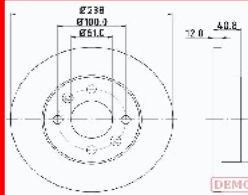

DACIA LOGAN (LS_) 1.2 16V
DACIA LOGAN (LS_) 1.2 16V LPG
DACIA LOGAN (LS_) 1.4 (LS0A, LS0C, LS0E, LS0G)
DACIA LOGAN (LS_) 1.4 Bifuel
DACIA LOGAN (LS_) 1.5 dCi
DACIA LOGAN (LS_) 1.5 dCi (LS04)
DACIA LOGAN (LS_) 1.5 dCi (LS0J)

60-00-0715C

5000388057