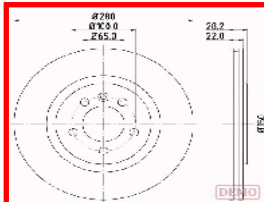

SEAT TOLEDO I (1L) 2.0 i 16V
VW CORRADO (53I) 2.9 VR6
VW GOLF III (1H1) 1.6
VW GOLF III (1H1) 2.0
VW GOLF III (1H1) 2.0 GTI 16V
VW GOLF III (1H1) 2.8 VR6
VW GOLF III Van (1H1) 2.0 GTI
VW GOLF III Variant (1H5) 2.0

60-00-0945C

6Q0615301