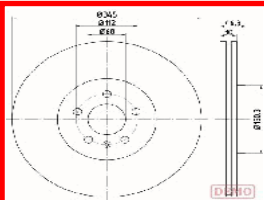

AUDI A4 (8E2, B6) S4 quattro
AUDI A4 (8EC, B7) S4 quattro
AUDI A4 Avant (8E5, B6) S4 quattro
AUDI A4 Avant (8ED, B7) S4 quattro
AUDI A4 B7 Cabriolet (8HE) S4 quattro
AUDI A4 Cabriolet (8H7, B6, 8HE, B7) S4 quattro

60-00-0913C

8E0615301AE