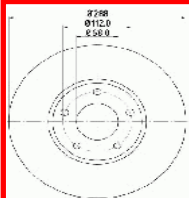

60-00-0923C

4A0 615 301 B

AUDI 100 (4A, C4) 2.0
AUDI 100 (4A, C4) 2.0 E
AUDI 100 (4A, C4) 2.0 E 16V
AUDI 100 (4A, C4) 2.0 E 16V quattro
AUDI 100 (4A, C4) 2.0 E quattro
AUDI 100 (4A, C4) 2.3 E
AUDI 100 (4A, C4) 2.3 E quattro
AUDI 100 (4A, C4) 2.4 D

60-00-0924C

441615301A