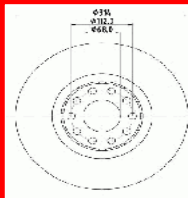

AUDI 100 (4A, C4) S4 Turbo quattro
AUDI 100 (4A, C4) S4 V8 quattro
AUDI 100 Avant (4A, C4) S4 Turbo quattro
AUDI 100 Avant (4A, C4) S4 V8 quattro
AUDI A6 (4A, C4) S6 4.2 quattro
AUDI A6 (4A, C4) S6 Turbo quattro
AUDI A6 Avant (4A, C4) S6 4.2 quattro
AUDI A6 Avant (4A, C4) S6 Turbo quattro

60-00-0925C

4F0615301F