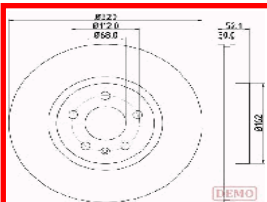

AUDI A4 (8K2, B8) 2.0 TFSI
AUDI A4 (8K2, B8) 2.0 TFSI flexible fuel
AUDI A4 (8K2, B8) 2.0 TFSI flexible fuel quattro
AUDI A4 (8K2, B8) 2.0 TFSI quattro
AUDI A4 (8K2, B8) 3.0 TDI
AUDI A4 (8K2, B8) 3.0 TDI quattro
AUDI A4 (8K2, B8) 3.0 TFSI quattro

60-00-0920C

80A615301A