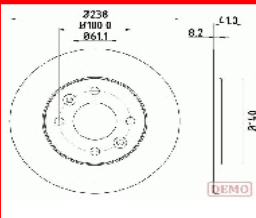

77.00.716.947

RENAULT CLIO I (B/C57_, 5/357_) 1.1
RENAULT CLIO II (BB0/1/2_, CB0/1/2_)
3.0 V6 Sport (CB1H, CB2S)
RENAULT RAPID Furgonato (F40_, G40_)
1.0
RENAULT RAPID Furgonato (F40_, G40_)
1.1 (F401)
RENAULT RAPID Furgonato (F40_, G40_)
1.1 (F40H)