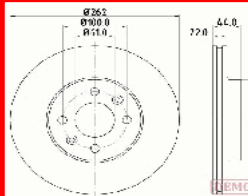

LEXUS GS (GRL1_, GWL1_) GS 250
LEXUS GS (GRL1_, GWL1_) GS 450h
LEXUS GS (GRS19_, UZS19_, GWS19_) 450 h
RENAULT LAGUNA I (B56_, 556_) 1.8
RENAULT LAGUNA I (B56_, 556_) 1.8 (B56A/B)
RENAULT LAGUNA I (B56_, 556_) 1.8 (B56S/T/0)

60-00-070C

21213501070