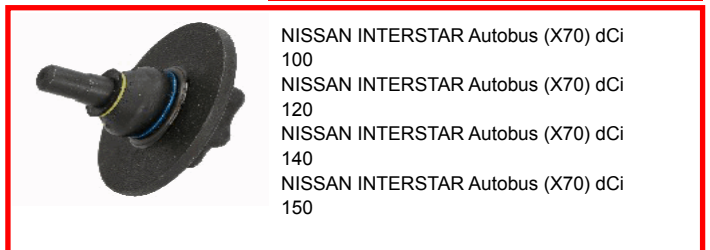

NISSAN INTERSTAR Autobus (X70) dCi 100
NISSAN INTERSTAR Autobus (X70) dCi 120
NISSAN INTERSTAR Autobus (X70) dCi 140
NISSAN INTERSTAR Autobus (X70) dCi 150

73-01-127

OE: 40160-0C000