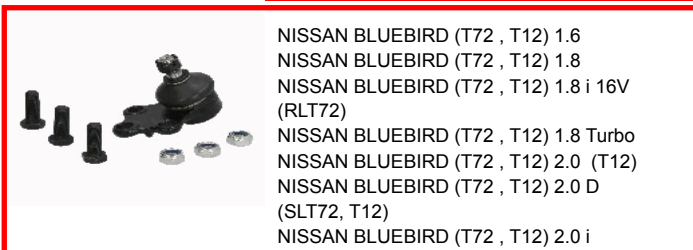

73-01-124

OE: 40160-01E00

NISSAN BLUEBIRD (T72, T12) 1.6
NISSAN BLUEBIRD (T72, T12) 1.8
NISSAN BLUEBIRD (T72, T12) 1.8 i 16V (RLT72)
NISSAN BLUEBIRD (T72, T12) 1.8 Turbo
NISSAN BLUEBIRD (T72, T12) 2.0 (T12)
NISSAN BLUEBIRD (T72, T12) 2.0 D (SLT72, T12)
NISSAN BLUEBIRD (T72, T12) 2.0 i