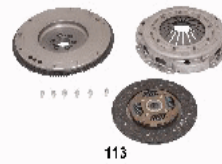

NISSAN ALTIMA 2.5[08.2001-09.2006]
(Benzina)

98-01-114

OE: 123105X00A