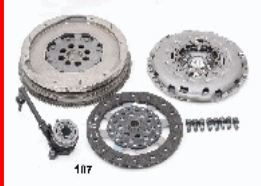

NISSAN QASHQAI / QASHQAI +2 (J10,
JJ10) 2.0 dCi 4 ruote
motrici[02.2007-20.1312](Diesel)
NISSAN QASHQAI / QASHQAI +2 (J10,
JJ10) 2.0 dCi[02.2007-20.1312](Diesel)
NISSAN X-TRAIL (T31) 2.0 dCi
4x4[06.2007-11.2013](Diesel)
NISSAN X-TRAIL (T31) 2.0 dCi[06.2007-]
(Diesel)

98-01-107M

NISSAN QASHQAI / QASHQAI +2 (J10,
JJ10) 2.0 dCi 4 ruote
motrici[02.2007-20.1312](Diesel)
NISSAN QASHQAI / QASHQAI +2 (J10,
JJ10) 2.0 dCi[02.2007-20.1312](Diesel)
NISSAN X-TRAIL (T31) 2.0 dCi
4x4[06.2007-11.2013](Diesel)
NISSAN X-TRAIL (T31) 2.0 dCi
FWD[06.2007-20.1311](Diesel)

98-01-110MX

NISSAN PATROL GR II Wagon (Y61) 3.0
DTi[05.2000-](Diesel)