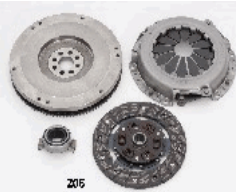

TOYOTA COROLLA Verso (ZDE12_,
CDE12_) 1.6 VVT-i[08.2001-05.2004]
(Benzina)
TOYOTA COROLLA Verso (ZDE12_,
CDE12_) 1.8 VVT-i[12.2001-05.2004]
(Benzina)