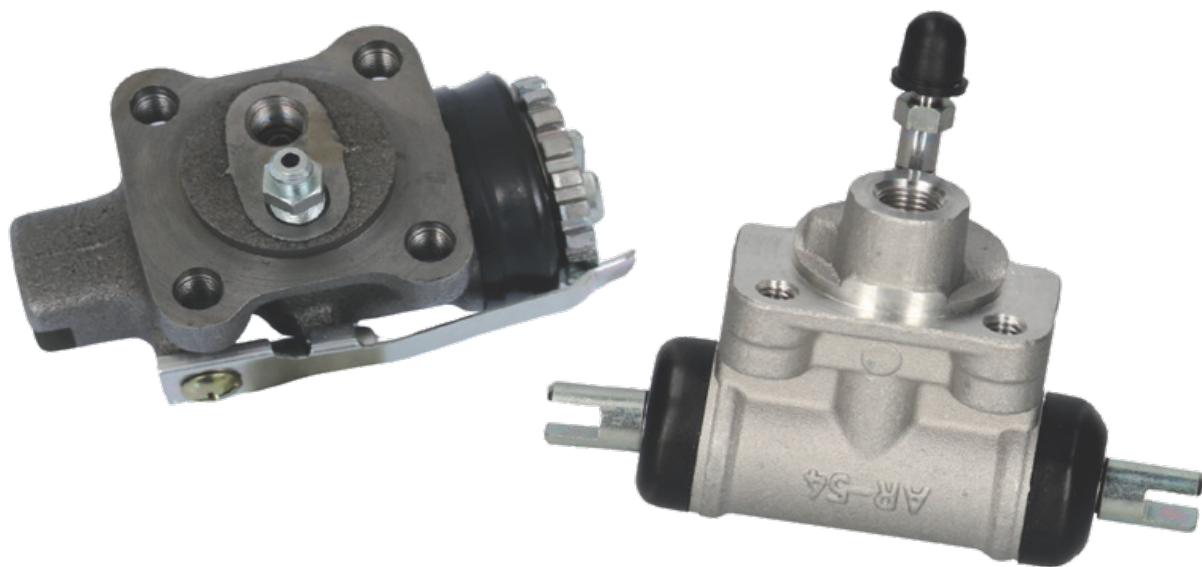

ashika[®]

**WHEEL
CYLINDERS
CILINDRETTI
FRENO**

www.ashika.eu

CATALOGUE
FOR CARS AND COMMERCIAL
VEHICLES

CATALOGO
PER AUTOMOBILI E VEICOLI
COMMERCIALI

65-00-008

3502170P00

GREAT WALL STEED 5 Pick-up 2.0 TDI
GREAT WALL STEED 5 Pick-up 2.0 TDI
4x4