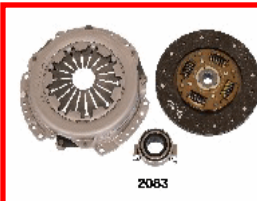

TOYOTA YARIS (SCP1_, NLP1_, NCP1_)
1.4 D-4D[10.2001-20.0509](Diesel)
TOYOTA YARIS (SCP9_, NSP9_, KSP9_,
NCP9_, ZSP9_) D-4D[08.2005-20.1212]
(Diesel)