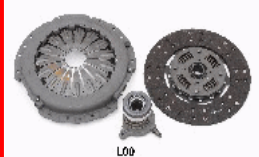

92-0L-L00

OE: LR022452

LAND ROVER FREELANDER 2 (FA_)
2.0[10.2011-20.1410](Benzina)
LAND ROVER FREELANDER 2 (FA_) 2.2
SD4[08.2010-20.1410](Diesel)
LAND ROVER FREELANDER 2 (FA_) 2.2
TD4 4x4[10.2006-20.1410](Diesel)
LAND ROVER FREELANDER 2 (FA_) 2.2
TD4[01.2007-](Diesel)