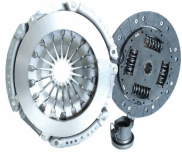

Clutch

92-09-946

Clutch Kit

JEEP CHEROKEE (KJ)

OE
5066375AA

Centering Diameter [mm]: 28,5
Diameter [mm]: 270
Number of Teeth: 10

92-0H-H73

Clutch Kit

HYUNDAI i30 (GD)
HYUNDAI i30 (PDE)
HYUNDAI i30 CW (GD)
HYUNDAI i30 Station wagon
HYUNDAI i40 CW (VF)
HYUNDAI KONA (OS)

OE
412002D100
412002D101
412002D200
412002D220
414132D000
414202D000

Clutch: For vehicles with double clutch
Diameter [mm]: 280