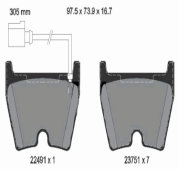

Brake system

50-00-0162

Brake Pad Set, disc brake

AUDI A3 Limousine (8VS)
AUDI A3 Limousine (8YS)
AUDI A3 Sportback (8VA)
AUDI A3 Sportback (8YA)
AUDI Q3 (8U)
AUDI TT (FV3)

OE

68353597AB
8S0698151F
8U0698151F
8U0698151G
8U0698151H
8U0698151J

Brake System: Brembo
Fitting Position: Front Axle
For OE number: 8S0698151F
Height [mm]: 73,9
Number of pads: 8
Number of Wear Indicators: 1
Thickness [mm]: 16,7
Warning Contact Length [mm]: 305
Wear Warning Contact: Incl. wear warning contact
Width [mm]: 97,2
WVA Number: 22491
WVA Number: 23751

50-00-0262

Brake Pad Set, disc brake