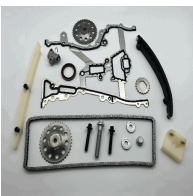

KCK1029

Timing Chain Kit

OPEL AGILA (A) (H00)
OPEL ASTRA CLASSIC (L48)
OPEL ASTRA CLASSIC Station wagon
OPEL ASTRA G 2 volumi /Coda spiovente (F48_, F08_)
OPEL ASTRA G Station wagon (F35_)

OE
55562234
66 06 022
93191271

Chain Type: Roller chain
Chain Type: Simplex
Fitting Position: Upper
For OE number: Tensioner 55352909
Number of Chain Links: 130
Supplementary Article/Supplementary Info 2:
With gear
Supplementary Article/Supplementary Info:
With gaskets/seals

Filter