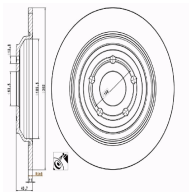

61-00-0336C

Brake Disc

FORD FOCUS III
FORD FOCUS III Cassone / coda spiovente
FORD FOCUS III Tre volumi
FORD FOCUS III Turnier
FORD FOCUS III Van
FORD FOCUS IV

OE
2210993
JX61-2A315-BEA

Brake Disc Thickness [mm]: 11
Brake Disc Type: Solid
Centering Diameter [mm]: 63,5
For OE number: 2210993
Height [mm]: 40,6
Hole Arrangement / Number: 05/05
Inner Diameter [mm]: 185,5
Minimum Thickness [mm]: 9
Outer Diameter [mm]: 302
Pitch Circle [mm]: 108
Supplementary Article/Supplementary Info 2:
Without wheel bearing
Supplementary Article/Supplementary Info 2:
Without wheel hub
Supplementary Article/Supplementary Info 2:
Without wheel studs
Surface: Coated
Wheel Bolt Bore [mm]: 13,6