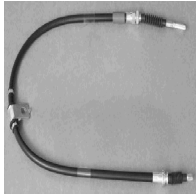

## Brake system

**131-01-1002**

**Cable, parking brake**

NISSAN CABSTAR E Pick-up

**OE**  
36530MB00D

Fitting Position: Right  
Length 1/ Length 2 [mm]: 985/828  
Section: Rear Section

**131-01-1003**

**Cable, parking brake**

NISSAN CABSTAR E Pick-up

**OE**  
36531MB00D

Fitting Position: Left  
Length 1/ Length 2 [mm]: 985/828  
Section: Rear Section

**131-01-1004**

**Cable, parking brake**

NISSAN CABSTAR E Pick-up

**OE**  
36530MB00E