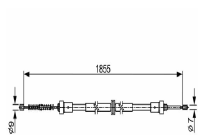

RENAULT TWINGO III
SMART FORFOUR 2 volumi /Coda spiovente
(453)

OE
364026255R
4534200185

Fitting Position: Left
Fitting Position: Right
Length 1/ Length 2 [mm]: 1855/755
Section: Rear Section