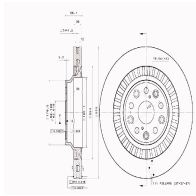

60-02-2060C-KIT

Brake Disc

LEXUS LC
LEXUS LC Cabriolet (_Z10_)
LEXUS LS (_F5_)

OE
4243111020
4243211010

Brake Disc Thickness [mm]: 30
Brake Disc Type: Vented
Centering Diameter [mm]: 62
Fitting Position: Rear Axle
For OE number: 4243111020
Full Set:
Height 1 [mm]: 66
Outer Diameter [mm]: 359
Surface: Coated
Thickness [mm]: 28