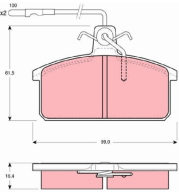

AUTOBIANCHI Y10
FIAT PANDA (141A_)
FIAT PANDA Van (141_)
LANCIA DELTA I (831AB0)
LANCIA PRISMA (831AB0)
LANCIA Y10 (156)

OE

3980051
58888150
5892312
791235
791236
791349

Brake System: TRW
Fitting Position: Front Axle
For OE number: 82374569
Height [mm]: 61,5
Length [mm]: 99
Number of Wear Indicators: 2
Thickness [mm]: 16,4
Warning Contact Length [mm]: 100
Wear Warning Contact: Incl. wear warning contact
WVA Number: 20708
WVA Number: 20946

68-02-288

Master Cylinder, brakes