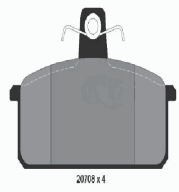

LANCIA DELTA I (831AB0)
SAAB 600
SEAT FURA (025A)

OE

71770976
82357469
94435009
A00906DOM
SE0141165081C
SE141165081C

Brake System: Lucas
For OE number: 82357469
Height [mm]: 61,5
Thickness [mm]: 16,5
Wear Warning Contact: Not prepared for wear indicator
Width [mm]: 99,2
WVA Number: 20708

50-00-0290

Brake Pad Set, disc brake