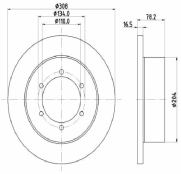

Brake system

61-00-0158C

Brake Disc

MAXUS (SAIC MOTOR) DELIVER 9 Furgonato
MAXUS (SAIC MOTOR) DELIVER 9 Pianale
piatto/Telaio

OE
C00076503

Brake Disc Thickness [mm]: 16,5
Brake Disc Type: Solid
Centering Diameter [mm]: 110
Fitting Position: Rear Axle
Height [mm]: 78,2
Hole Arrangement / Number: 06/06
Inner Diameter [mm]: 190,3
Minimum Thickness [mm]: 14,5
Outer Diameter [mm]: 308
Pitch Circle [mm]: 134
Supplementary Article/Supplementary Info 2:
Without wheel bearing
Supplementary Article/Supplementary Info 2:
Without wheel hub
Supplementary Article/Supplementary Info 2:
Without wheel studs
Surface: Painted
Wheel Bolt Bore [mm]: 11,2