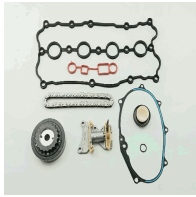

KCK0920V

Timing Chain Kit

AUDI A3 (8P1)
AUDI A3 Sportback (8PA)
SEAT ALTEA (5P1)
SEAT ALTEA XL (5P5, 5P8)
SEAT LEON (1P1)
SEAT TOLEDO III (5P2)

OE

06D109229A

Chain Type: Roller chain
Chain Type: Simplex
Fitting Position: Cylinder Head
Number of Chain Links: 42
Supplementary Article/Supplementary Info 2:
With gear
Supplementary Article/Supplementary Info:
With gaskets/seals
Valve Control: For engines with variable valve
timing