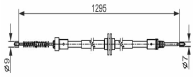

Brake system

131-0M-M03

Cable, parking brake

SMART FORFOUR 2 volumi /Coda spiovente (453)
SMART FORTWO Cabriolet (453)
SMART FORTWO Coupé (453)

OE
4534200285
A4534200285

Fitting Position: Left
Fitting Position: Right
Length 1/ Length 2 [mm]: 1295/755
Section: Rear Section