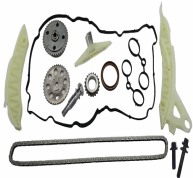

KCK1027

Timing Chain Kit

CITROEN C4 Coupé (LA_)
CITROEN C4 Grand Picasso I (UA_)
CITROEN C4 Grand Picasso II
CITROEN C4 I (LC_)
CITROEN C4 II (B7)
CITROEN C4 Picasso I (UD_)

OE
0816.H9
11317516088
11317534784
11318618317
V861831780

Chain Type: Roller chain
Chain Type: Simplex
Fitting Position: Upper
Number of Chain Links: 144
Supplementary Article/Supplementary Info 2:
With gear
Supplementary Article/Supplementary Info:
With gaskets/seals
Valve Control: For engines with variable valve timing