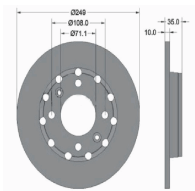

Brake system

60-00-0275C

Brake Disc

FIAT 500 C (312)
FIAT 500L
FIAT PANDA (519, 312, 319)

OE

51884303
51885408
51937217
51937218

Brake Disc Thickness [mm]: 22
Brake Disc Type: Vented
Centering Diameter [mm]: 59
Fitting Position: Front Axle
Height [mm]: 43,3
Inner Diameter [mm]: 127
Minimum Thickness [mm]: 20
Number of Bores: 5
Number of mounting bores: 1
Outer Diameter [mm]: 284
Pitch Circle [mm]: 98
Surface: Painted
Wheel Bolt Bore [mm]: 13,5

Brake system

61-00-0165C

Brake Disc

TESLA MODEL S
TESLA MODEL X

OE

6006431
600643100C
600643100D

Brake Disc Thickness [mm]: 28
Brake Disc Type: Internally Vented
Centering Diameter [mm]: 70,2
Height [mm]: 66,3
Inner Diameter [mm]: 196
Minimum Thickness [mm]: 26
Number of Bores: 5
Number of mounting bores: 1
Outer Diameter [mm]: 365
Pitch Circle [mm]: 120
Surface: Painted
Wheel Bolt Bore [mm]: 16,6

61-00-0166C

Brake Disc

MG MG ZS Fuoristrada chiuso

OE

10266049

Brake Disc Thickness [mm]: 9
Brake Disc Type: Solid
Centering Diameter [mm]: 64
Fitting Position: Rear Axle
Minimum Thickness [mm]: 7
Number of mounting bores: 2
Outer Diameter [mm]: 255
Pitch Circle [mm]: 100
Rim Hole Number: 5
Thickness [mm]: 37

61-00-0240C

Brake Disc

CITROEN C4 III
CITROEN C4 X (BD_, BE_, BF_)
DS DS 3 CROSSBACK (U_)
FIAT 600e (365_)
JEEP AVENGER
OPEL CORSA F

OE

1643574180
9827734980

Brake Disc Thickness [mm]: 10
Brake Disc Type: Solid
Centering Diameter [mm]: 71,1
Fitting Position: Rear Axle
Height [mm]: 35
Inner Diameter [mm]: 132,6
Minimum Thickness [mm]: 8
Number of Bores: 4
Number of mounting bores: 2
Outer Diameter [mm]: 249
Pitch Circle [mm]: 108
Supplementary Article/Supplementary Info 2:
Without wheel bearing
Supplementary Article/Supplementary Info 2:
Without wheel hub
Supplementary Article/Supplementary Info 2:
Without wheel studs
Surface: Painted
Wheel Bolt Bore [mm]: 13,4