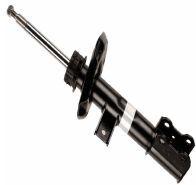

MA-01310

Shock Absorber

INFINITI Q30
INFINITI QX30
MERCEDES-BENZ CLASSE GLA (X156)

OE
156 323 19 00
1563231900
242 323 05 00
A 156 323 19 00
A 242 323 05 00

Fitting Position: Front Axle Left
For OE number: 156 323 19 00
Paired article numbers: MA-01312
Paired article numbers: MJ01312
Paired article numbers: MM-01312
Shock Absorber Design: Suspension Strut
Shock Absorber Mounting Type: Bottom Clamp
Shock Absorber Mounting Type: Top pin
Shock Absorber Type: Gas Pressure