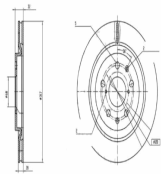

Brake system

60-00-0275C

Brake Disc

FIAT 500 C (312)
FIAT 500L
FIAT PANDA (519, 312, 319)

OE

51884303
51885408
51937217
51937218

Brake Disc Thickness [mm]: 22
Brake Disc Type: Vented
Centering Diameter [mm]: 59
Fitting Position: Front Axle
Height [mm]: 43,3
Inner Diameter [mm]: 127
Minimum Thickness [mm]: 20
Number of Bores: 5
Number of mounting bores: 1
Outer Diameter [mm]: 284
Pitch Circle [mm]: 98
Surface: Painted
Wheel Bolt Bore [mm]: 13,5

60-04-447C

Brake Disc

HONDA ZR-V

OE

452513B4H00

Brake Disc Thickness [mm]: 28
Brake Disc Type: Vented
Centering Diameter [mm]: 64,2
Fitting Position: Front Axle
Height [mm]: 47
Minimum Thickness [mm]: 26
Number of Bores: 5
Outer Diameter [mm]: 320

61-00-0159C

Brake Disc

BYD DOLPHIN

OE

1342344500
EM2E3502111

Brake Disc Thickness [mm]: 9
Brake Disc Type: Solid
Centering Diameter [mm]: 55
Fitting Position: Rear Axle
Height [mm]: 26,8
Minimum Thickness [mm]: 7
Number of Bores: 5
Number of mounting bores: 2
Outer Diameter [mm]: 249
Pitch Circle [mm]: 100
Surface: Painted

61-00-0160C

Brake Disc

BYD SEAL

OE

14028123-00
1402812300
EKEB-3502111S

Brake Disc Thickness [mm]: 20
Brake Disc Type: Vented
Centering Diameter [mm]: 68
Fitting Position: Rear Axle
Height [mm]: 32
Minimum Thickness [mm]: 18
Number of Bores: 5
Number of mounting bores: 2
Outer Diameter [mm]: 317
Pitch Circle [mm]: 120
Surface: Painted