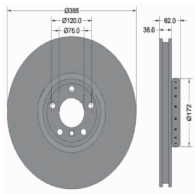

Brake system

60-00-0275C

Brake Disc

FIAT 500 C (312)
FIAT 500L
FIAT PANDA (519, 312, 319)

OE

51884303
51885408
51937217
51937218

Brake Disc Thickness [mm]: 22
Brake Disc Type: Vented
Centering Diameter [mm]: 59
Fitting Position: Front Axle
Height [mm]: 43,3
Inner Diameter [mm]: 127
Minimum Thickness [mm]: 20
Number of Bores: 5
Number of mounting bores: 1
Outer Diameter [mm]: 284
Pitch Circle [mm]: 98
Surface: Painted
Wheel Bolt Bore [mm]: 13,5

60-00-0975C-KIT

Brake Disc

PORSCHE CAYENNE
VW TOUAREG (7P5)
VW TOUAREG VAN (7P5)

OE

7P6615301
7P6615301A
7P6615301B
7P6615302
7P6615302A
7P6615302B

Bore [mm]: 85
Brake Disc Thickness [mm]: 36
Brake Disc Type: Vented
Fitting Position: Front Axle
Height [mm]: 68,5
Minimum Thickness [mm]: 34
Number of Holes: 5
Outer Diameter [mm]: 360
Pitch Circle [mm]: 85
Pitch Circle [mm]: 130

60-02-2061C-KIT

Brake Disc

BMW X5 (E70)
BMW X5 (F15, F85)
BMW X6 (E71, E72)
BMW X6 (F16, F86)

OE

34106898725
34106898726
34116782067
34116782068
6782067
6782068

Brake Disc Thickness [mm]: 36
Brake Disc Type: Internally Vented
Centering Diameter [mm]: 75
Fitting Position: Front Axle
Full Set:
Height [mm]: 62
Inner Diameter [mm]: 153,7
Machining: High-carbon
Minimum Thickness [mm]: 34,4
Number of Bores: 5
Number of mounting bores: 1
Outer Diameter [mm]: 385
Pitch Circle [mm]: 120
Surface: Painted
Wheel Bolt Bore [mm]: 16,5