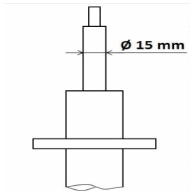

MA-90063

Shock Absorber

AUDI A4 (8W2, B9)
AUDI A4 Avant (8W5, B9)
AUDI A5
AUDI A5 Cabriolet
AUDI A5 Sportback (F5A)

OE

8W0413031AT
8W0413031BA
8W0413031BB
8W0413031BC
8W0413031BF
8W0413031BG

Fitting Position: Front Axle
Piston Rod Diameter [mm]: 15
Shock Absorber Design: Spring-bearing Damper
Shock Absorber Mounting Type: Top pin
Shock Absorber System: Twin-Tube
Shock Absorber Type: Gas Pressure