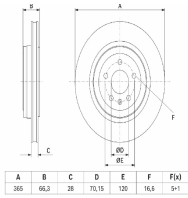

Brake system

60-00-0275C

Brake Disc

FIAT 500 C (312)
FIAT 500L
FIAT PANDA (519, 312, 319)

OE

51884303
51885408
51937217
51937218

Brake Disc Thickness [mm]: 22
Brake Disc Type: Vented
Centering Diameter [mm]: 59
Fitting Position: Front Axle
Height [mm]: 43,3
Inner Diameter [mm]: 127
Minimum Thickness [mm]: 20
Number of Bores: 5
Number of mounting bores: 1
Outer Diameter [mm]: 284
Pitch Circle [mm]: 98
Surface: Painted
Wheel Bolt Bore [mm]: 13,5

61-00-0160C

Brake Disc

BYD SEAL

OE

14028123-00
1402812300
EKEB-3502111S

Brake Disc Thickness [mm]: 20
Brake Disc Type: Vented
Centering Diameter [mm]: 68
Fitting Position: Rear Axle
Height [mm]: 32
Minimum Thickness [mm]: 18
Number of Bores: 5
Number of mounting bores: 2
Outer Diameter [mm]: 317
Pitch Circle [mm]: 120
Surface: Painted

61-00-0164C

Brake Disc

TESLA MODEL 3 (5YJ3)

OE

104463100D

Brake Disc Thickness [mm]: 20
Brake Disc Type: Internally Vented
Centering Diameter [mm]: 70,2
Height [mm]: 46,8
Inner Diameter [mm]: 180
Minimum Thickness [mm]: 18
Number of Bores: 5
Outer Diameter [mm]: 335
Pitch Circle [mm]: 114,3
Surface: Painted
Wheel Bolt Bore [mm]: 16,5

Brake system

61-00-0165C

Brake Disc

TESLA MODEL S
TESLA MODEL X

OE

6006431
600643100C
600643100D

Brake Disc Thickness [mm]: 28
Brake Disc Type: Internally Vented
Centering Diameter [mm]: 70,2
Height [mm]: 66,3
Inner Diameter [mm]: 196
Minimum Thickness [mm]: 26
Number of Bores: 5
Number of mounting bores: 1
Outer Diameter [mm]: 365
Pitch Circle [mm]: 120
Surface: Painted
Wheel Bolt Bore [mm]: 16,6