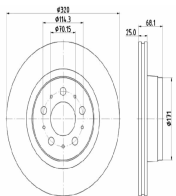

60-00-0176C

Brake Disc

BYD SEAL

OE
13582759-00
1358275900
14035826-00
EKEA-3501111S

Brake Disc Thickness [mm]: 28
Brake Disc Type: Vented
Centering Diameter [mm]: 68
Fitting Position: Front Axle
Height [mm]: 49
Minimum Thickness [mm]: 26
Number of Bores: 5
Number of mounting bores: 2
Outer Diameter [mm]: 299
Pitch Circle [mm]: 120
Surface: Painted

60-00-0182C

Brake Disc

TESLA MODEL 3 (5YJ3)

OE
104461100D

Brake Disc Thickness [mm]: 25
Brake Disc Type: Internally Vented
Centering Diameter [mm]: 70,2
Height [mm]: 68,1
Inner Diameter [mm]: 159
Minimum Thickness [mm]: 23
Number of Bores: 5
Outer Diameter [mm]: 320
Pitch Circle [mm]: 114,3
Surface: Coated
Wheel Bolt Bore [mm]: 16,5

Brake system

60-00-0275C

Brake Disc

FIAT 500 C (312)
FIAT 500L
FIAT PANDA (519, 312, 319)

OE

51884303
51885408
51937217
51937218

Brake Disc Thickness [mm]: 22
Brake Disc Type: Vented
Centering Diameter [mm]: 59
Fitting Position: Front Axle
Height [mm]: 43,3
Inner Diameter [mm]: 127
Minimum Thickness [mm]: 20
Number of Bores: 5
Number of mounting bores: 1
Outer Diameter [mm]: 284
Pitch Circle [mm]: 98
Surface: Painted
Wheel Bolt Bore [mm]: 13,5