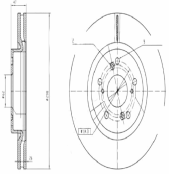

Brake system

60-00-0174C

Brake Disc

BYD YUAN PLUS

OE
13781672-00
1378167200
HA2EL-3501111A

Brake Disc Thickness [mm]: 26
Brake Disc Type: Vented
Centering Diameter [mm]: 62
Fitting Position: Front Axle
Minimum Thickness [mm]: 24
Number of Bores: 5
Number of mounting bores: 2
Outer Diameter [mm]: 298
Pitch Circle [mm]: 114
Surface: Painted
Thickness [mm]: 47