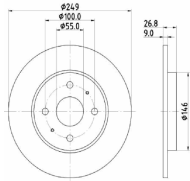

BYD DOLPHIN

OE

1342344500
EM2E3502111

Brake Disc Thickness [mm]: 9
Brake Disc Type: Solid
Centering Diameter [mm]: 55
Fitting Position: Rear Axle
Height [mm]: 26,8
Minimum Thickness [mm]: 7
Number of Bores: 5
Number of mounting bores: 2
Outer Diameter [mm]: 249
Pitch Circle [mm]: 100
Surface: Painted

61-00-0160C

Brake Disc