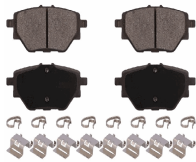

MG MG HS

OE

10172328
10332331

Fitting Position: Rear Axle
Thickness [mm]: 16
Wear Warning Contact: With acoustic wear warning
Width [mm]: 48,4

Clutch

80-00-015

Clutch Disc