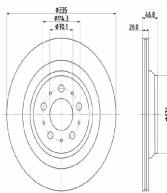

Brake system

60-00-0275C

Brake Disc

FIAT 500 C (312)
FIAT 500L
FIAT PANDA (519, 312, 319)

OE

51884303
51885408
51937217
51937218

Brake Disc Thickness [mm]: 22
Brake Disc Type: Vented
Centering Diameter [mm]: 59
Fitting Position: Front Axle
Height [mm]: 43,3
Inner Diameter [mm]: 127
Minimum Thickness [mm]: 20
Number of Bores: 5
Number of mounting bores: 1
Outer Diameter [mm]: 284
Pitch Circle [mm]: 98
Surface: Painted
Wheel Bolt Bore [mm]: 13,5

60-04-447C

Brake Disc

HONDA ZR-V

OE

452513B4H00

Brake Disc Thickness [mm]: 28
Brake Disc Type: Vented
Centering Diameter [mm]: 64,2
Fitting Position: Front Axle
Height [mm]: 47
Minimum Thickness [mm]: 26
Number of Bores: 5
Outer Diameter [mm]: 320

61-00-0160C

Brake Disc

BYD SEAL

OE

14028123-00
1402812300
EKEB-3502111S

Brake Disc Thickness [mm]: 20
Brake Disc Type: Vented
Centering Diameter [mm]: 68
Fitting Position: Rear Axle
Height [mm]: 32
Minimum Thickness [mm]: 18
Number of Bores: 5
Number of mounting bores: 2
Outer Diameter [mm]: 317
Pitch Circle [mm]: 120
Surface: Painted

61-00-0164C

Brake Disc

TESLA MODEL 3 (5YJ3)

OE

104463100D

Brake Disc Thickness [mm]: 20
Brake Disc Type: Internally Vented
Centering Diameter [mm]: 70,2
Height [mm]: 46,8
Inner Diameter [mm]: 180
Minimum Thickness [mm]: 18
Number of Bores: 5
Outer Diameter [mm]: 335
Pitch Circle [mm]: 114,3
Surface: Painted
Wheel Bolt Bore [mm]: 16,5