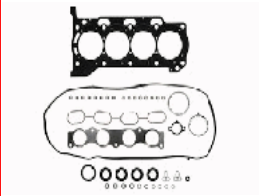

TOYOTA ALLION I (ZZT24_, NZT24_, AZT24_) 1.8 [06.2001-06.2007](Benzina)
TOYOTA AURIS (NRE15_, ZZE15_, ADE15_, ZRE15_, NDE15_) 1.6 VVTi [03.2007-20.1209](Benzina)
TOYOTA AURIS (NRE15_, ZZE15_, ADE15_, ZRE15_, NDE15_) 1.8 VVTi [10.2006-](Benzina)

48-02-265

OE: 04112-02070 | ENGINE: 4A-FE