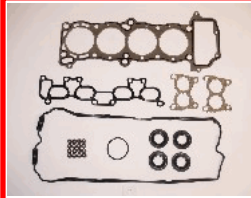

48-01-176

OE: 11042-C8725 | ENGINE: SD33T

NISSAN PATROL Hardtop (K160) 3.2 TD  
(K160)[07.1983-08.1988](Diesel)  
NISSAN PATROL Station Wagon (W160)  
3.2 TD (W160)[07.1983-08.1988](Diesel)

48-01-177

OE: 11042-71J25 | ENGINE: GA16DS