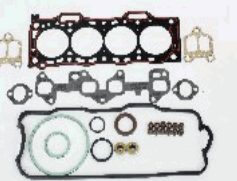

TOYOTA STARLET (_P7_) 1.0 (EP70L) [10.1984-12.1989](Benzina)

48-02-292

OE: 04112-11010 | ENGINE: 2E