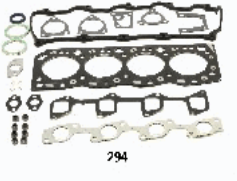

TOYOTA HILUX II Pick-up (RN6_, RN5_, LN6_, YN6_, YN5_, LN 2.4 D 4WD)[08.1988-] (Diesel)
VW TARO 2.4 D 4x4[04.1989-03.1997] (Diesel)
VW TARO 2.4 D 4x4[07.1994-03.1997] (Diesel)
VW TARO 2.4 D [06.1989-03.1997] (Diesel)
VW TARO 2.4 D [07.1994-03.1997] (Diesel)

48-02-294S

OE: 04112-54080 | ENGINE: 2L