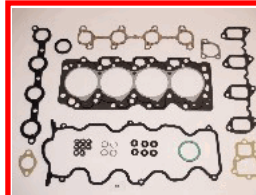

48-02-237

OE: 04112-64030

TOYOTA CAMRY Tre volumi (\_V1\_) 1.8  
Turbo-D[10.1982-10.1986](Diesel)

48-02-238

OE: 04112-64040 | ENGINE: 1C

TOYOTA CARINA (TA4L, TA6\_L) 1.8  
D[04.1982-09.1983](Diesel)  
TOYOTA CARINA Station Wagon (TA4K,  
TA6K) 1.8 D[04.1982-09.1983](Diesel)  
TOYOTA COROLLA (\_E7\_) 1.8 D (CE70)  
[01.1983-09.1983](Diesel)  
TOYOTA COROLLA (\_E8\_) 1.8  
D[06.1983-05.1988](Diesel)