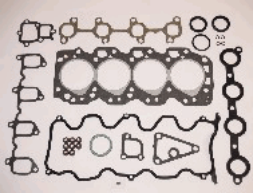

48-02-239

OE: 04112-64010 | ENGINE: 1C

TOYOTA CARINA (TA4L, TA6_L) 1.8 D[04.1982-09.1983](Diesel)
TOYOTA CARINA Station Wagon (TA4K, TA6K) 1.8 D[04.1982-09.1983](Diesel)
TOYOTA COROLLA (_E7_) 1.8 D (CE70) [01.1983-09.1983](Diesel)
TOYOTA COROLLA (_E8_) 1.8 D[06.1983-05.1988](Diesel)

48-02-242

OE: 04112-61030 | ENGINE: 2F