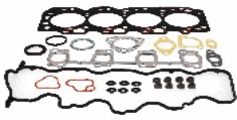

48-02-295

OE: 04112-64140 | ENGINE: 2C

TOYOTA CARINA E (_T19_) 2.0 D
(CT190)[04.1992-01.1996](Diesel)
TOYOTA CARINA E Sportswagon (_T19_)
2.0 D (CT190_)[01.1993-01.1996](Diesel)
TOYOTA CARINA E Tre volumi (_T19_)
2.0 D (CT190)[08.1992-01.1996](Diesel)
TOYOTA COROLLA (_E10_) 2.0 D
(CE100_)[07.1992-04.1997](Diesel)

48-03-300

OE: 8AN1-10-235A