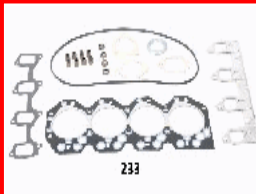

TOYOTA LAND CRUISER (_J4_) 3.4 D
(BJ42_V, BJ45_V, BJ46_)
[08.1980-10.1984](Diesel)
TOYOTA LAND CRUISER (_J6_) 3.4
Diesel (BJ60_V)[10.1981-08.1987](Diesel)
TOYOTA LAND CRUISER Pick-up (_J4_)
3.4 D (BJ45_P)[08.1980-10.1984](Diesel)

48-02-234

OE: 04112-56020 | ENGINE: B