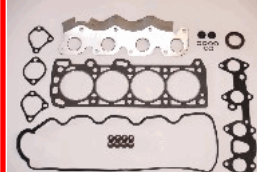

MITSUBISHI CORDIA (A21_A, AB) 1.6 Turbo (A21A)[07.1983-05.1985](Benzina)
MITSUBISHI CORDIA (A21_A, AB) 1.6 Turbo (A21A)[10.1982-05.1985](Benzina)
MITSUBISHI TREDIA (A21_) 1.6 Turbo (A212)[09.1982-05.1985](Benzina)
MITSUBISHI TREDIA (A21_) 1.6 Turbo (A212)[09.1982-07.1984](Benzina)

48-05-515

OE: MD974309 | ENGINE: 4 G 12