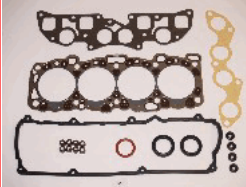

NISSAN ALMERA I (N15) 2.0
D[11.1995-07.2000](Diesel)
NISSAN ALMERA I Hatchback (N15) 2.0
D[11.1995-03.2000](Diesel)
NISSAN PRIMERA (P10) 2.0
D[01.1991-01.1996](Diesel)
NISSAN PRIMERA Hatchback (P10) 2.0
D[01.1991-01.1996](Diesel)

48-01-195

OE: 11042-VJ085