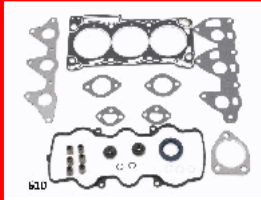

DAIHATSU TAFT 2.5 D 4x4 (F50, F55) [08.1978-08.1982](Diesel)

48-06-611

OE: 04112-87306 | ENGINE: DG