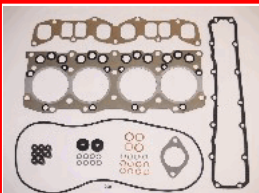

JEEP CJ7/CJ6 RENEGADE LAREDO
2.4 D 4WD C240[01.1979-](Diesel)

48-0H-H00

OE: 20920-02B00