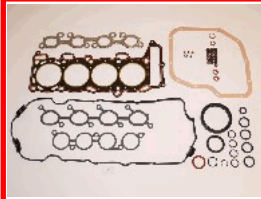

NISSAN 100 NX (B13) 2.0
GTI[03.1991-10.1994](Benzina)

48-01-180

OE: 11042-29R27 | ENGINE: CA20S