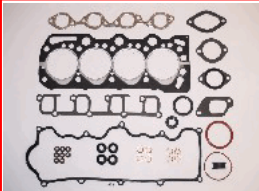

OPEL ASTRA F (56_, 57_) 1.7
TDS[03.1992-09.1998](Diesel)
OPEL ASTRA F 2 volumi /Coda spiovente
(53_, 54_, 58_, 5 1.7
TDS[12.1991-01.1998](Diesel)
OPEL ASTRA F Station wagon (51_, 52_)
1.7 TDS[12.1991-01.1998](Diesel)
OPEL VECTRA A (86_, 87_) 1.7
TD[03.1990-11.1995](Diesel)

48-09-995S

| ENGINE: 4EE1T