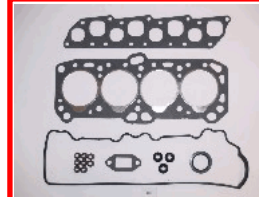

MITSUBISHI COLT II (C1_A) 1.8 GL Diesel (C14A)[02.1984-09.1986](Diesel)
MITSUBISHI COLT II (C1_A) 1.8 GL Diesel (C14A)[09.1986-04.1988](Diesel)
MITSUBISHI COLT III (C5_A) 1.8 Diesel GLX (C54A)[04.1988-05.1992](Diesel)
MITSUBISHI LANCER III (C1_A, C6_A) 1.8 Diesel (C14AS)[01.1984-09.1986](Diesel)

48-05-537

OE: 1000A902 | ENGINE: 4 D 55