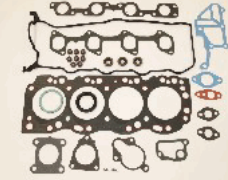

TOYOTA CARINA E (_T19_) 2.0 TD (CT190)[01.1996-09.1997](Diesel)
TOYOTA CARINA E Sportswagon (_T19_) 2.0 TD (CT190_) [01.1996-09.1997](Diesel)
TOYOTA CARINA E Tre volumi (_T19_) 2.0 TD (CT190_) [01.1996-09.1997](Diesel)

48-02-289

OE: 04112-74430 | ENGINE: 3S-FE