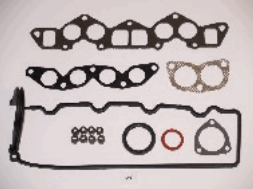

NISSAN BLUEBIRD (T72 , T12) 2.0 D
(SLT72, T12)[03.1986-12.1990](Diesel)
NISSAN BLUEBIRD (U11) 2.0
D[04.1984-01.1988](Diesel)
NISSAN BLUEBIRD Hatchback (T72, T12)
2.0 D (FSLT72, T12)[03.1986-12.1990]
(Diesel)
NISSAN BLUEBIRD Station Wagon
(WU11) 2.0 D[03.1986-12.1990](Diesel)

48-01-191

OE: 11042-R8126