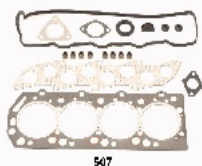

MITSUBISHI L 200 (K3_T, K2_T, K1_T, K0_T) 2.5 D (K14T)[11.1986-10.1996](Diesel)
MITSUBISHI L 200 (K3_T, K2_T, K1_T, K0_T) 2.5 D 4WD (K24T) [12.1987-05.1993](Diesel)
MITSUBISHI L 300 Autobus (P0_W, P1_W, P2_W) 2.5 D (P05W, P05V, P15V) [11.1986-20.0405](Diesel)

48-05-508

OE: MD997106 | ENGINE: 4 G 63 T