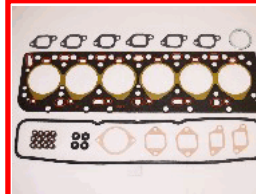

48-02-231

OE: 04112-58030 | ENGINE: 13BT

TOYOTA LAND CRUISER (PZJ7\_, KZJ7\_,  
HZJ7\_, BJ7\_, LJ7\_, RJ7 3.4 TD (BJ71\_V)  
[10.1985-08.1986](Diesel)

48-02-232

OE: 04112-47011 | ENGINE: H

TOYOTA LAND CRUISER (\_J4\_) 3.6 D  
(HJ45\_V)[04.1979-07.1980](Diesel)  
TOYOTA LAND CRUISER Pick-up (\_J4\_)  
3.6 D (HJ45\_P)[01.1975-07.1980](Diesel)