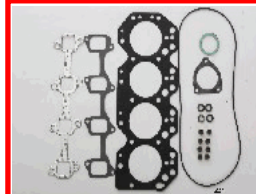

TOYOTA LAND CRUISER (_J4_) 3.0 D
(BJ40_V, BJ43_V)[03.1969-10.1984]
(Diesel)

48-02-235

OE: 04112-56012 | ENGINE: B