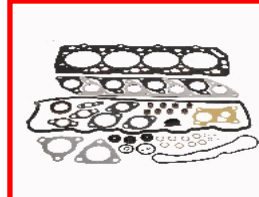

MITSUBISHI COLT III (C5_A) 1.6 GTi 16V (C53A)[04.1988-05.1990](Benzina)