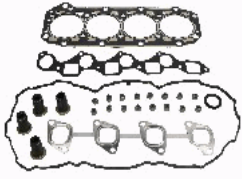

48-01-103

OE: 11042-2W225 | ENGINE: ZD30DDT

NISSAN PATROL GR II Wagon (Y61) 3.0 DT[05.2000-](Diesel)
NISSAN TERRANO II (R20) 3.0 Di 4WD[05.2002-20.0709](Diesel)

48-01-104

OE: 11042-09P25