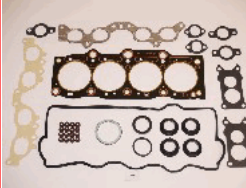

TOYOTA CAMRY (_V2_) 2.0 Turbo-D
(CV20_) [11.1986-05.1991](Diesel)
TOYOTA CAMRY Station Wagon (_V2_)
2.0 Turbo-D (CV20_) [11.1986-05.1991]
(Diesel)