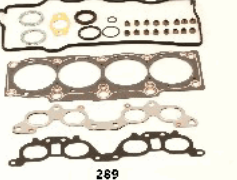

TOYOTA CARINA E (_T19_) 2.0 i (ST191) [12.1993-09.1997](Benzina)
TOYOTA CARINA E Sportswagon (_T19_) 2.0 i (ST191_) [05.1995-09.1997](Benzina)
TOYOTA CARINA E Tre volumi (_T19_) 2.0 (ST191) [01.1993-09.1997](Benzina)
TOYOTA CARINA E Tre volumi (_T19_) 2.0 i (ST191) [12.1992-09.1997](Benzina)

48-02-290

OE: 04112-14010 | ENGINE: 2A