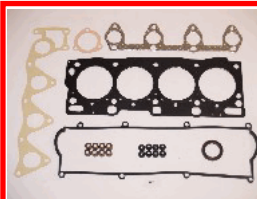

MAZDA 626 III (GD) 2.0
D[07.1987-07.1991](Diesel)
MAZDA 626 III Hatchback (GD) 2.0
D[07.1987-07.1991](Diesel)
MAZDA 626 III Station Wagon (GV) 2.0 D
Comprex[05.1993-11.1996](Diesel)
MAZDA 626 III Station Wagon (GV) 2.0
D[09.1988-07.1991](Diesel)

48-03-340

OE: HE26-99-101 | ENGINE: MA