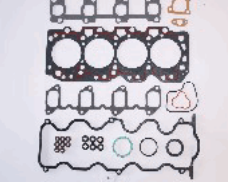

TOYOTA CARINA E (_T19_) 2.0 D (CT190)[04.1992-01.1996](Diesel)
TOYOTA CARINA E Sportswagon (_T19_) 2.0 D (CT190_) [01.1993-01.1996](Diesel)
TOYOTA CARINA E Tre volumi (_T19_) 2.0 D (CT190) [08.1992-01.1996](Diesel)
TOYOTA COROLLA (_E10_) 2.0 D (CE100_) [07.1992-04.1997](Diesel)

48-02-286

OE: 04112-67020 | ENGINE: 1KZ-TE