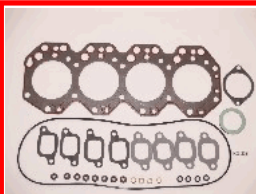

48-02-234

OE: 04112-56020 | ENGINE: B

TOYOTA LAND CRUISER (\_J4\_) 3.0 D  
(BJ40\_V, BJ43\_V)[03.1969-10.1984]  
(Diesel)

48-02-235

OE: 04112-56012 | ENGINE: B

TOYOTA LAND CRUISER (\_J4\_) 3.0 D  
(BJ40\_V, BJ43\_V)[03.1969-10.1984]  
(Diesel)