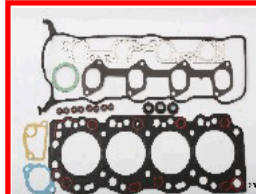

TOYOTA CRESSIDA Station Wagon (X6K,
MX62) 2.2 D[09.1980-04.1985](Diesel)
TOYOTA CRESSIDA Tre volumi (_X6_)
2.2 D (LX60)[09.1980-04.1985](Diesel)
TOYOTA CROWN Tre volumi (_S1_) 2.2 D
(LS110_V)[04.1980-07.1983](Diesel)
TOYOTA HIACE II Furgonato (LH5_,
YH7_, LH7_, LH6_, YH6_, 2.2
D[12.1982-11.1989](Diesel)

48-02-237

OE: 04112-64030