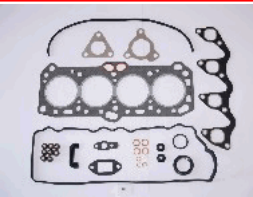

MITSUBISHI GALANT III (E1_A) 1.8 Turbo-D (E14A)[06.1984-04.1990](Diesel)
MITSUBISHI GALANT IV (E3_A) 1.8 Turbo-D (E34A)[11.1988-10.1992](Diesel)
MITSUBISHI GALANT IV Tre volumi (E3_A) 1.8 Turbo-D (E34A) [12.1987-10.1992](Diesel)

48-05-536

OE: MD997115 | ENGINE: 4 D 65