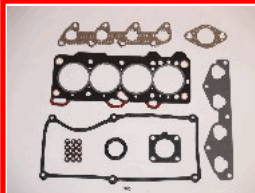

HYUNDAI ATOS (MX) 1.0
i[02.1998-12.2000](Benzina)
HYUNDAI ATOS (MX) 1.0
i[03.2001-20.0307](Benzina)
HYUNDAI ATOS PRIME (MX) 1.0
i[03.2001-07.2003](Benzina)
HYUNDAI ATOS PRIME (MX) 1.0
i[08.1999-](Benzina)