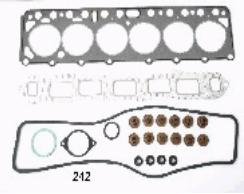

TOYOTA LAND CRUISER (_J4_) 4.2 (FJ40_V, FJ43_, FJ45_V, FJ55_) [01.1975-04.1986](Benzina)
TOYOTA LAND CRUISER Pick-up (_J4_) 4.2 (FJ45_P)[01.1975-04.1986](Benzina)

48-02-243

OE: 04112-14050