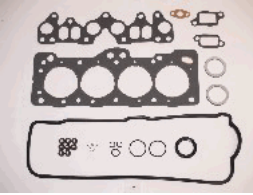

TOYOTA COROLLA (_E8_) 1.3 (AE80) [06.1983-10.1984](Benzina)
TOYOTA COROLLA Liftback (_E8_) 1.3 (AE80)[06.1983-09.1984](Benzina)

48-02-245

OE: 04112-64051