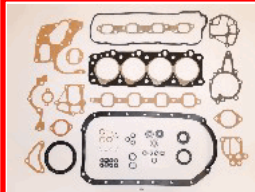

**48-09-996****OE: 8-94317372-1 | ENGINE: 4JB1T**

ISUZU TROOPER (UBS) 2.8 TD (UBS55)  
[10.1987-12.1991](Diesel)  
ISUZU TROOPER (UBS) 2.8 TD (UBS55)  
[10.1988-12.1991](Diesel)

**48-09-998****OE: 5-87810-261-0 | ENGINE: 4FC1T**