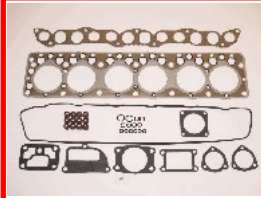

48-01-176

OE: 11042-C8725 | ENGINE: SD33T

NISSAN PATROL Hardtop (K160) 3.2 TD  
(K160)[07.1983-08.1988](Diesel)  
NISSAN PATROL Station Wagon (W160)  
3.2 TD (W160)[07.1983-08.1988](Diesel)

48-01-177

OE: 11042-71J25 | ENGINE: GA16DS