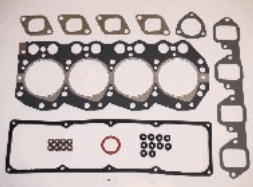

FORD MAVERICK (UDS, UNS) 2.7
TD[02.1993-08.1996](Diesel)
NISSAN CABSTAR Pianale/Telaio
(F22, H40) 2.5 TD (F22)[10.1982-06.1992]
(Diesel)
NISSAN CABSTAR Pianale piatto/Telaio
(F22, H40) 2.7 TD (F22)[02.1983-12.1992]
(Diesel)

48-01-194

OE: 11042-74N25 | ENGINE: CD20