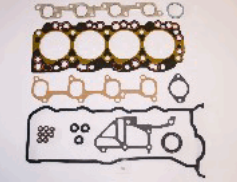

TOYOTA HIACE I Furgonato (RH1_, LH3_, RH3_, RH2_, LH2_, L 2.2 D (LH20-30))[01.1979-03.1983](Diesel)
TOYOTA HILUX II Pick-up (RN6_, RN5_, LN6_, YN6_, YN5_, LN 2.2 D 2WD/4WD)[01.1979-12.1995](Diesel)

48-02-284

OE: 04112-64103 | ENGINE: 2C