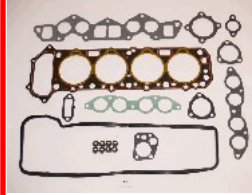

48-01-128

OE: 10101Y9727 | ENGINE: LD20

NISSAN BLUEBIRD (910) 2.0 D[01.1980-12.1983](Diesel)
NISSAN BLUEBIRD Traveller (W910) 2.0 D[01.1980-05.1984](Diesel)