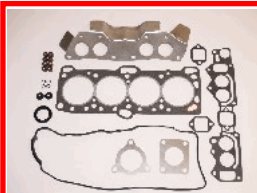

MITSUBISHI GALANT III (E1_A) 2.0 Turbo ECi (E15A)[06.1984-04.1990](Benzina)

48-05-509

OE: MD997145 | ENGINE: 4G64