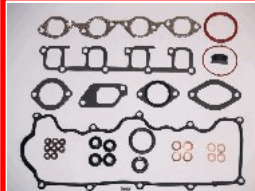

OPEL ASTRA F (56_, 57_) 1.7
TDS[03.1992-09.1998](Diesel)
OPEL ASTRA F 2 volumi /Coda spiovente
(53_, 54_, 58_, 5 1.7
TDS[12.1991-01.1998](Diesel)
OPEL ASTRA F Station wagon (51_, 52_)
1.7 TDS[12.1991-01.1998](Diesel)
OPEL VECTRA A (86_, 87_) 1.7
TD[03.1990-11.1995](Diesel)

48-09-996

OE: 8-94317372-1 | ENGINE: 4JB1T