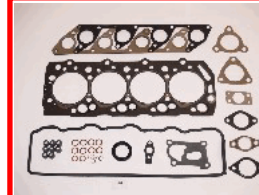

48-05-534

OE: MD974499 | ENGINE: 4 D 55

MITSUBISHI CANTER Truck D (4D55) 2.3 D (FB433)[01.1983-12.1990](Diesel)  
 MITSUBISHI GALANT II (A16\_) 2.3 Turbo-D (A167)[09.1980-05.1984](Diesel)  
 MITSUBISHI GALANT II Station Wagon (A16\_V) 2.3 Turbo-D (A167V) [07.1983-05.1984](Diesel)