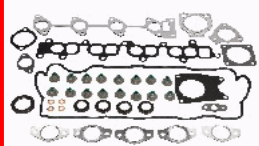

48-0W-W10

| ENGINE: Z 20 S

CHEVROLET CAPTIVA (C100, C140) 2.0
D 4WD[10.2006-20.0912](Diesel)
CHEVROLET CAPTIVA (C100, C140) 2.0
D 4WD[10.2006-](Diesel)
CHEVROLET CAPTIVA (C100, C140) 2.0
D[09.2007-](Diesel)
CHEVROLET CRUZE (J300) 2.0
CDI[05.2009-20.1105](Diesel)