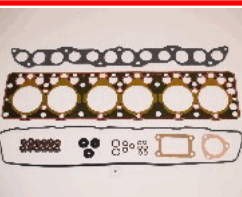

NISSAN PATROL Hardtop (K160) 3.3 D (K160)[11.1979-08.1988](Diesel)
NISSAN PATROL Station Wagon (W160) 3.3 D (W160)[11.1979-08.1988](Diesel)

48-01-124

OE: 11042-22J25 | ENGINE: RD28T