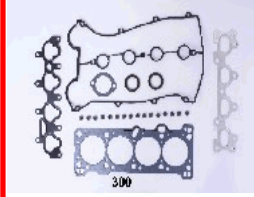

MAZDA MX-5 I (NA) 1.6[01.1995-04.1998]
(Benzina)

48-03-307

OE: 8ADG10271