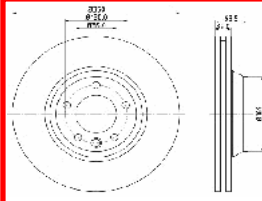

AUDI Q7 (4L) 3.0 TDI[03.2006-20.0805]
(Diesel)
AUDI Q7 (4L) 3.0 TDI[03.2006-20.1005]
(Diesel)
AUDI Q7 (4L) 3.0 TDI[05.2010-20.1508]
(Diesel)
AUDI Q7 (4L) 3.0 TDI[05.2011-20.1508]
(Diesel)

60-00-0931C

OE: 7L6615301E