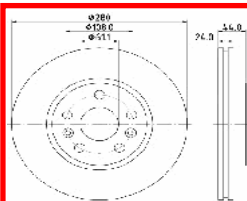

RENAULT MEGANE II (BM0/1_, CM0/1_)
2.0 dCi[01.2007-02.2008]()
RENAULT MEGANE II (BM0/1_, CM0/1_)
2.0 dCi[09.2005-20.0802](Diesel)
RENAULT MEGANE II Coupe-Cabriolet
(EM0/1_) 2.0 dCi[09.2005-20.0903]
(Diesel)

60-00-0716C

OE: 7701208848