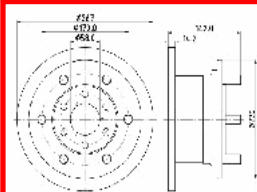

ALFA ROMEO AR 8 Furgonato (280) 2.4
D[04.1978-08.1986](Diesel)
ALFA ROMEO AR 8 Furgonato (280) 2.4
TD[04.1985-12.1989](Diesel)
ALFA ROMEO AR 8 Furgonato (280) 2.5
D[09.1986-12.1989](Diesel)
ALFA ROMEO AR 8 Pianale piatto/Telaio
(280) 2.4 D[04.1978-08.1986](Diesel)

60-00-0254C

OE: 1904529