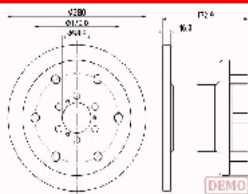

IVECO DAILY I Autobus A 40-10
(94139111, 94139131, 94139311,
94139315...)[01.1991-12.1996](Diesel)
IVECO DAILY I Autobus A 40-10
(95719111, 95719131, 95719311,
95719315...)[09.1996-](Diesel)
IVECO DAILY I Autobus A 40-12
(95819311, 95819315, 95819317,
95819331)[05.1996-](Diesel)

60-00-0256

OE: 852910