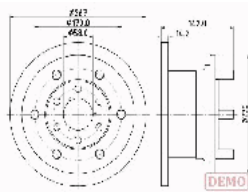

ALFA ROMEO AR 8 Furgonato (280) 2.4
D[04.1978-08.1986](Diesel)
ALFA ROMEO AR 8 Furgonato (280) 2.4
TD[04.1985-12.1989](Diesel)
ALFA ROMEO AR 8 Furgonato (280) 2.5
D[09.1986-12.1989](Diesel)
ALFA ROMEO AR 8 Pianale piatto/Telaio
(280) 2.4 D[04.1978-08.1986](Diesel)

60-00-0255

OE: 08584182