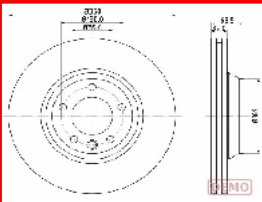

AUDI Q7 (4L) 3.0 TDI[03.2006-20.0805]
(Diesel)
AUDI Q7 (4L) 3.0 TDI[03.2006-20.1005]
(Diesel)
AUDI Q7 (4L) 3.0 TDI[05.2010-20.1508]
(Diesel)
AUDI Q7 (4L) 3.0 TDI[05.2011-20.1508]
(Diesel)

60-00-0932

OE: 8J0615301