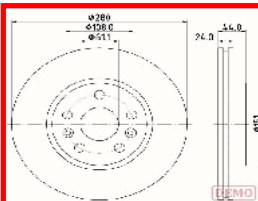

RENAULT MEGANE II (BM0/1_, CM0/1_)
2.0 dCi[01.2007-02.2008]()
RENAULT MEGANE II (BM0/1_, CM0/1_)
2.0 dCi[09.2005-20.0802](Diesel)
RENAULT MEGANE II Coupe-Cabriolet
(EM0/1_) 2.0 dCi[09.2005-20.0903]
(Diesel)

60-00-0717

OE: 402060019R