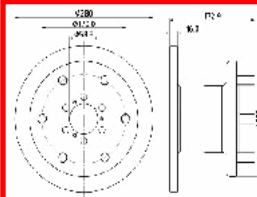

IVECO DAILY I Autobus A 40-10
(94139111, 94139131, 94139311,
94139315...)[01.1991-12.1996](Diesel)
IVECO DAILY I Autobus A 40-10
(95719111, 95719131, 95719311,
95719315...)[09.1996-](Diesel)
IVECO DAILY I Autobus A 40-12
(95819311, 95819315, 95819317,
95819331)[05.1996-](Diesel)

60-00-0255C

OE: 08584182