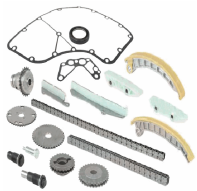

KCK0608

Timing Chain Kit

CITROEN JUMPER Autobus
CITROEN JUMPER Furgonato
CITROEN JUMPER Pianale piatto/Telaio
FIAT DUCATO Autobus (250)
FIAT DUCATO Furgonato (250)
FIAT DUCATO Pianale piatto/Telaio (250)

OE

0831.P0
0831.P9
1611432580
504084528
504091968
504161356

Chain Type: Duplex
Chain Type: Roller Chain
Chain Type: Simplex
Exhaust Emission Norm: Up to Euro 4
Fitting Position: Lower
Fitting Position: Upper
Number of Chain Links: 122
Number of Chain Links: 84
Number of Parts [parts]: 19
Supplementary Article/Supplementary Info 2:
With gear
Supplementary Article/Supplementary Info:
With gaskets/seals