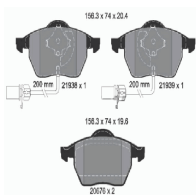

AUDI A4 (8D2, B5)
AUDI A4 (8E2, B6)
AUDI A4 (8EC, B7)
AUDI A4 Avant (8D5, B5)
AUDI A4 Avant (8E5, B6)
AUDI A4 Avant (8ED, B7)

OE
4B0615116
4B0615116A
4B0615116F
4B0615116G
4B0698151
4B0698151A

Brake System: Teves
Connector Shape: Oval
Directional:
Fitting Position: Front Axle
For OE number: 4B0698151K
Height [mm]: 74
Number of Wear Indicators: 2
Thickness [mm]: 20,4
Wear Warning Contact: With integrated wear warning contact
Width [mm]: 156,3
WVA Number: 20676
WVA Number: 21938
WVA Number: 21939