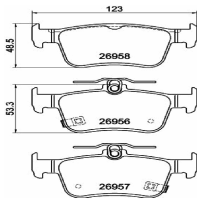

HONDA CIVIC XI 2 volumi /Coda spiovente (FL)

OE

43022T50G01

Fitting Position: Rear Axle

For OE number: 43022T50G01

Height 1 [mm]: 53,4

Height 2 [mm]: 48,3

Supplementary Article/Supplementary Info:

With accessories

Thickness/Strength 1 [mm]: 15,3

Width 1 [mm]: 122,8

Width 2 [mm]: 122,8

51-00-0022

Brake Pad Set, disc brake

DR DR PK8

OE

3370200277

Fitting Position: Rear Axle left and right

For OE number: 3370200277

Height [mm]: 47,70

Length [mm]: 108,6

Thickness [mm]: 17

Wear Warning Contact: With acoustic wear warning

51-00-0023

Brake Pad Set, disc brake