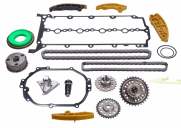

Engine Timing Control

KCK1005

Timing Chain Kit

JAGUAR E-PACE (X540)
JAGUAR F-PACE (X761)
JAGUAR XE (X760)
JAGUAR XF (X260)
JAGUAR XF SPORTBRAKE (X260)
LAND ROVER DEFENDER Station Wagon (L663)

OE

AJ813317
JDE36923
JDE39110
JDE40539
JDE40592
JDE40593

Chain Type: Roller chain
Chain Type: Simplex
Fitting Position: Lower
Fitting Position: Upper
Number of Chain Links: 82
Number of Chain Links: 90
Number of Parts [parts]: 17
Supplementary Article/Supplementary Info 2:
With gear
Supplementary Article/Supplementary Info:
With gaskets/seals
Valve Control: For engines with variable valve
timing