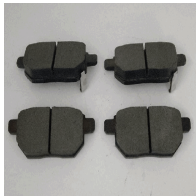

DR DR 3
DR DR 3.0

OE
3370200062
J-69-3502080

Fitting Position: Rear Axle
Height [mm]: 42,6
Length [mm]: 98,5
Thickness [mm]: 15,9
Vibration: with vibration damper
Wear Warning Contact: With acoustic wear warning

51-00-0027

Brake Pad Set, disc brake