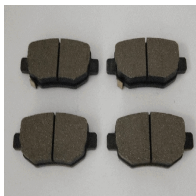

DR DR 3
DR DR 3.0

OE
3370200303

Fitting Position: Rear Axle
For OE number: 3370200303
Height [mm]: 40,8
Length [mm]: 100
Thickness [mm]: 16,8
Vibration: with vibration damper
Wear Warning Contact: With acoustic wear warning