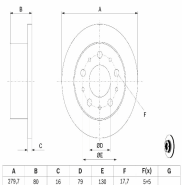

CITROEN JUMPER Autobus
CITROEN JUMPER Furgonato
CITROEN JUMPER Pianale piatto/Telaio
FIAT DUCATO Autobus (250)
FIAT DUCATO Furgonato (250)
FIAT DUCATO Pianale piatto/Telaio (250)

OE
16 078 805 80
1607880580
4249 39
4249 40
4249 A2
4249 K8

Brake Disc Thickness [mm]: 16
Brake Disc Type: Solid
Centering Diameter [mm]: 79
Fitting Position: Rear Axle
For OE number: 16 078 805 80
Height [mm]: 80
Minimum Thickness [mm]: 14,2
Number of Holes: 5
Outer Diameter [mm]: 279,7
Pitch Circle [mm]: 130
Surface: Painted