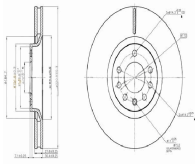

OPEL ASTRA H (L48)
OPEL ASTRA H GTC (L08)
OPEL ZAFIRA B (A05)

OE
569017
93185817
95526650

Brake Disc Thickness [mm]: 28
Brake Disc Type: Vented
Centering Diameter [mm]: 70
Fitting Position: Front Axle
For OE number: 569017
Height [mm]: 43,5
Minimum Thickness [mm]: 25
Number of Holes: 5
Outer Diameter [mm]: 321
Tightening Torque [Nm]: 7

61-00-0236C

Brake Disc