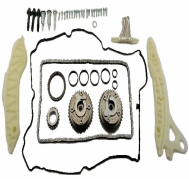

KCK0604V

Timing Chain Kit

CITROEN BERLINGO (B9)
CITROEN BERLINGO Furgonato (B9)
CITROEN C3 II
CITROEN C3 Picasso
CITROEN C4 Coupé (LA_)
CITROEN C4 Grand Picasso I (UA_)

OE

0816.J2
11311439853
11318618318
V8 618 318 80
V861831880

Chain Type: Roller chain
Chain Type: Simplex
Fitting Position: Upper
Number of Chain Links: 138
Number of Parts [parts]: 43
Supplementary Article/Supplementary Info 2:
With gear
Supplementary Article/Supplementary Info:
With gaskets/seals
Valve Control: For engines with variable valve timing