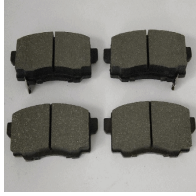

Brake system

51-00-0029

Brake Pad Set, disc brake

DR DR PK8

OE
3370200174

Fitting Position: Rear Axle
For OE number: 3370200174
Height [mm]: 47,5
Length [mm]: 108,9
Thickness [mm]: 16,5
Vibration: with vibration damper
Wear Warning Contact: With acoustic wear warning

51-00-0030

Brake Pad Set, disc brake