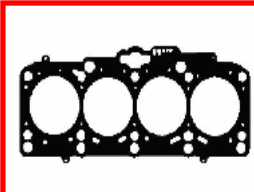

46-09-908C

OE: 68001272AA | ENGINE: ECD

CHRYSLER SEBRING (JS) 2.0 CRD[07.2007-20.1012](Diesel)
CHRYSLER SEBRING Cabriolet (JS) 2.0 CRD[07.2007-20.1012](Diesel)
DODGE AVENGER 2.0 CRD[06.2007-](Diesel)
DODGE CALIBER 2.0 CRD[06.2006-](Diesel)