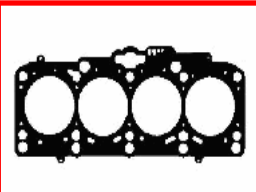

46-09-908B

OE: 68033094AA | ENGINE: ECD

CHRYSLER SEBRING (JS) 2.0 CRD[07.2007-20.1012](Diesel)
CHRYSLER SEBRING Cabriolet (JS) 2.0 CRD[07.2007-20.1012](Diesel)
DODGE AVENGER 2.0 CRD[06.2007-](Diesel)
DODGE CALIBER 2.0 CRD[06.2006-](Diesel)