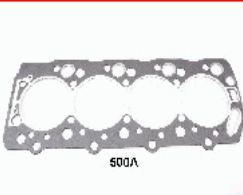

MITSUBISHI CANTER Truck D (4D55)
2.3 D (FB433)[01.1983-12.1990](Diesel)
MITSUBISHI GALANT II (A16_) 2.3
Turbo-D (A167)[09.1980-05.1984](Diesel)
MITSUBISHI GALANT II Station Wagon
(A16_V) 2.3 Turbo-D (A167V)
[07.1983-05.1984](Diesel)

46-05-500C

OE: 1005B426 | ENGINE: 4 D 56 T