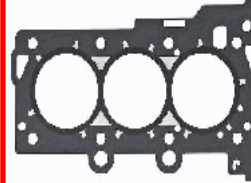

46-0K-K04

OE: 22311-04800

KIA PICANTO (JA) 1.0 LPG[11.2018-]
(Benzina/Gasauto (GPL))
KIA PICANTO (JA) 1.0[03.2017-](Benzina)