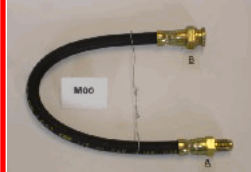

69-0M-M00

OE: C0004162V001

SMART CABRIO (450) 0.6 (S1OLA1) [03.2000-01.2004](Benzina)
SMART CABRIO (450) 0.6 (S1OLD2) [01.2001-01.2004](Benzina)
SMART CABRIO (450) 0.6[06.2002-01.2004](Benzina)
SMART CABRIO (450) 0.7[01.2003-01.2004](Benzina)

69-0M-M01

OE: 0004163V001000000

SMART CITY-COUPÉ (450) 0.6 (S1CLA1) [07.1998-01.2004](Benzina)
SMART CITY-COUPÉ (450) 0.6 (S1CLB1) [07.1998-01.2004](Benzina)
SMART CITY-COUPÉ (450) 0.6[01.2001-01.2004](Benzina)
SMART CITY-COUPÉ (450) 0.6[06.2002-01.2004](Benzina)

69-0M-M02

OE: 4514200048

SMART FORTWO Coupé (451) 0.8 CDi (451.300)[01.2007-](Diesel)
SMART FORTWO Coupé (451) 0.8 CDi[08.2009-](Diesel)
SMART FORTWO Coupé (451) 1.0 (451.330)[01.2007-](Benzina)
SMART FORTWO Coupé (451) 1.0 (451.331)[01.2007-](Benzina)