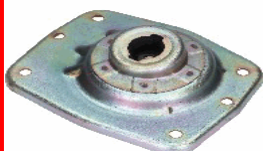

SMA0518S

1311931080

CITROEN C8 (EA_, EB_) 2.0
CITROEN C8 (EA_, EB_) 2.0 16V
CITROEN C8 (EA_, EB_) 2.0 HDi
CITROEN C8 (EA_, EB_) 2.2
CITROEN C8 (EA_, EB_) 2.2 HDi
CITROEN C8 (EA_, EB_) 3.0 V6
CITROEN EVASION (22, U6) 1.8
CITROEN EVASION (22, U6) 1.9 TD