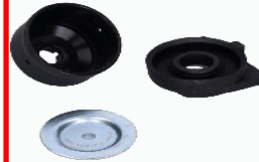

SMA0360

YS4Z18159AA

FORD FOCUS (DAW, DBW) 1.4 16V
FORD FOCUS (DAW, DBW) 1.6 16V
FORD FOCUS (DAW, DBW) 1.6 16V Flexifuel
FORD FOCUS (DAW, DBW) 1.8 16V
FORD FOCUS (DAW, DBW) 1.8 16V BiFuel
FORD FOCUS (DAW, DBW) 1.8 DI / TDDi
FORD FOCUS (DAW, DBW) 1.8 TDCi