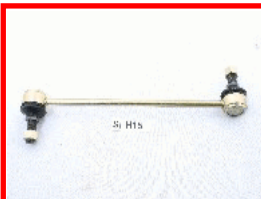

106-0H-H14R

OE: 54840-26000

HYUNDAI SANTA FÉ I (SM) 2.0 CRDi
4x4[04.2001-20.0603](Diesel)
HYUNDAI SANTA FÉ I (SM) 2.0 CRDi
4x4[08.2003-20.0603](Diesel)
HYUNDAI SANTA FÉ I (SM) 2.0
CRDi[08.2001-20.0603](Diesel)
HYUNDAI SANTA FÉ I (SM)
2.0[08.2001-20.0603](Benzina)