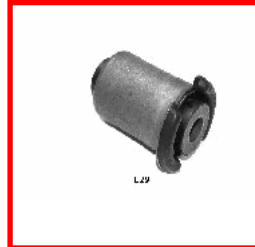

GOM-L29

OE: LR054831

LAND ROVER RANGE ROVER SPORT
(LS) 2.7 TDVM
LAND ROVER RANGE ROVER SPORT
(LS) 3.0 TD
LAND ROVER RANGE ROVER SPORT
(LS) 3.0 TD V6
LAND ROVER RANGE ROVER SPORT
(LS) 3.6 TD 8