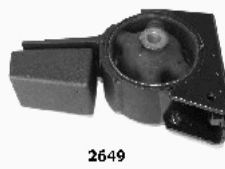

GOM-2649

OE: 12361-0B011

TOYOTA AVENSIS (_T22_) 2.0 (ST220_)
TOYOTA AVENSIS (_T22_) 2.0 D
TOYOTA AVENSIS (_T22_) 2.0 TD
(CT220_)
TOYOTA AVENSIS Liftback (_T22_) 2.0
(ST220_)
TOYOTA AVENSIS Liftback (_T22_) 2.0
TD (CT220_)