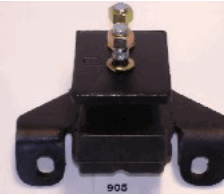

GOM-905

OE: 8-97104-157-1