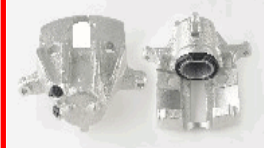

CAL383LJM

4401A8

CITROEN BERLINGO (MF) 1.1 i (MFHDZ)
CITROEN BERLINGO (MF) 1.4 i (MFKFX)
CITROEN BERLINGO (MF) 1.6 16V (MFNFU)
CITROEN BERLINGO (MF) 1.8 D (MFA9A)
CITROEN BERLINGO (MF) 1.8 i (MFLFX)
CITROEN BERLINGO (MF) 1.8 i 4WD (MFLFX)