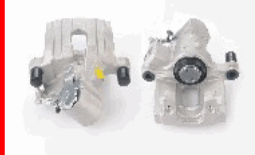

CAL549RJM

542478

OPEL SIGNUM 1.8
OPEL SIGNUM 1.9 CDTI
OPEL SIGNUM 2.0 DTI
OPEL SIGNUM 2.2 direct
OPEL SIGNUM 2.2 DTI
OPEL VECTRA C 1.9 CDTI
OPEL VECTRA C 2.0 DTI 16V
OPEL VECTRA C 2.2 DTI 16V