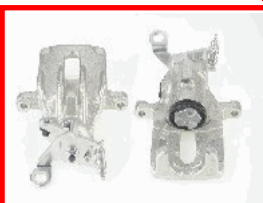

CAL216RJM

1 478 337

FORD FOCUS (DAW, DBW) 1.4 16V
FORD FOCUS (DAW, DBW) 1.6 16V
FORD FOCUS (DAW, DBW) 1.6 16V Flexifuel
FORD FOCUS (DAW, DBW) 1.8 16V
FORD FOCUS (DAW, DBW) 1.8 16V BiFuel
FORD FOCUS (DAW, DBW) 1.8 TDCi
FORD FOCUS (DAW, DBW) 2.0 16V