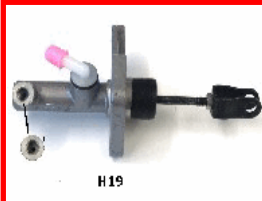

95-0H-H19

OE: 41610-26015

HYUNDAI SANTA FÉ I (SM) 2.0 CRDi 4 ruote motrici[11.2003-02.2006](Diesel)
HYUNDAI SANTA FÉ I (SM) 2.0 CRDi 4x4[04.2001-03.2006](Diesel)
HYUNDAI SANTA FÉ I (SM) 2.0 CRDi 4x4[08.2003-03.2006](Diesel)