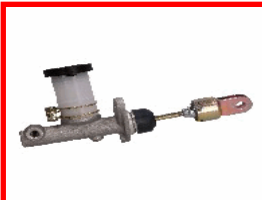

MITSUBISHI COLT II (C1_A) 1.6 Turbo ECi (C13A)[02.1984-04.1988](Benzina)
MITSUBISHI LANCER III (C1_A, C6_A) 1.8 Diesel (C14AS)[01.1984-09.1986](Diesel)
MITSUBISHI LANCER III (C1_A, C6_A) 1.8 Diesel (C14AS)[09.1986-04.1988](Diesel)

95-05-521

OE: MB555114