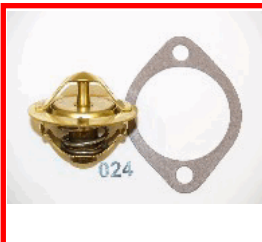

HYUNDAI PONY / EXCEL Tre volumi
(X-2) 1.3
HYUNDAI PONY / EXCEL Tre volumi
(X-2) 1.5 i
HYUNDAI SONATA II (Y-2) 2.4 i
HYUNDAI SONATA III (Y-3) 1.8 i

22-025

4294280