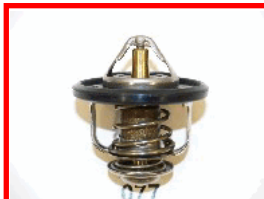

22-076

9091603052

TOYOTA LAND CRUISER (_J6_) 4.0 (FJ62_G)
TOYOTA LAND CRUISER 80 (_J8_) 4.0 (FJ80_)

22-077

9091603079

LEXUS IS I (JCE1_, GXE1_) 200
LEXUS IS I (JCE1_, GXE1_) 300
TOYOTA 4 RUNNER (RN10_, VZN13_, VZN10_, RN13_) 3.0 V6 (VZN 130)