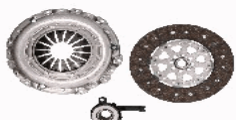

92-00-046

1600100ED01A

GREAT WALL HOVER H6 1.5
 GREAT WALL HOVER H6 1.5 4WD
 GREAT WALL HOVER H6 2.0
 GREAT WALL HOVER H6 2.0 4WD

92-00-048

269925200114

TATA (TELCO) 207 Pick-up 2.0 TDiC 4x4
 TATA (TELCO) TELCOLINE (40_FD) 1.9
 TDiC
 TATA (TELCO) TELCOLINE (40_FD) 2.0
 TDiC 4x4