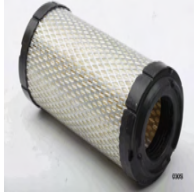

Filter

20-00-MC01

Air Filter

CHATENET CH 26
GRECAV EKE
LIGIER XTOO (LXT)

OE

119695-12560
2175.166
ED0021751660

Filter Type: Filter Insert
For OE number: 2175166
Injection System: Common Rail
Inner Diameter [mm]: 48
Length [mm]: 187
Outer Diameter [mm]: 88