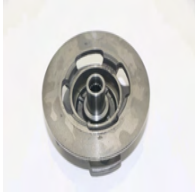

Brake system

60-MC-MC09C

Brake Disc

AIXAM 400
AIXAM 500
AIXAM 500 Cabriolet
AIXAM 500 Cassone / Furgonato / Promiscuo
AIXAM A.721
AIXAM A.741

OE
409001006
6G028cpl
AIX409001006

Brake Disc Hub Height [mm]: 53
Brake Disc Thickness [mm]: 5,5
Fitting Position: Front Axle
For OE number: 1008471
Height [mm]: 51,5
Hub Diameter [mm]: 20,7
Minimum Thickness [mm]: 4,5
Number of Bores: 4
Number of Teeth: 18
Outer Diameter [mm]: 171,7
Specification: Disco = DI-024C