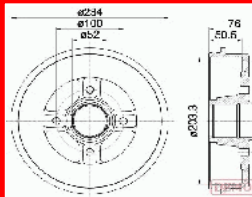

DACIA LOGAN (LS_) 1.4 Bifuel
DACIA LOGAN (LS_) 1.5 dCi
DACIA LOGAN (LS_) 1.6 LPG
DACIA SANDERO 1.5 dCi
RENAULT CLIO II (BB0/1/2_, CB0/1/2_)
1.2 LPG
RENAULT CLIO II (BB0/1/2_, CB0/1/2_)
1.4 16V (B/CB0L)

56-00-0707C

6001548126