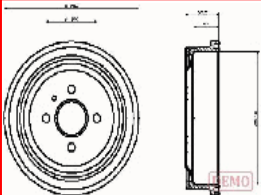

CHEVROLET CORSA Tre volumi 1.7 D
OPEL ASTRA CLASSIC (L48) 1.3 CDTI
OPEL ASTRA CLASSIC (L48) 1.4
OPEL ASTRA CLASSIC (L48) 1.6
OPEL ASTRA CLASSIC (L48) 1.7 CDTI
OPEL ASTRA CLASSIC (L48) 1.8
OPEL ASTRA F (56_, 57_) 1.7 TD
OPEL ASTRA F (56_, 57_) 1.8 i 16V

56-00-0406C

418051