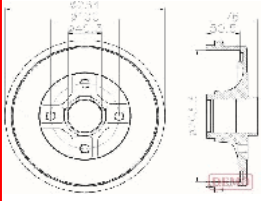

56-00-0710C

432006468R

RENAULT CLIO IV 1.2 16V
RENAULT TWINGO II (CN0_) 1.2 (CN0D)
RENAULT TWINGO II (CN0_) 1.2 16V
RENAULT TWINGO II (CN0_) 1.2 16V (CN0A)
RENAULT TWINGO II (CN0_) 1.2 TCe 100
RENAULT TWINGO II (CN0_) 1.2 Turbo (CN0C)

56-00-0900C

6Q0609617