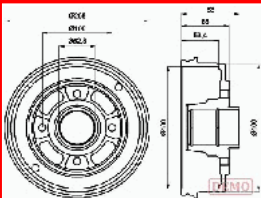

DACIA LOGAN (LS_) 1.2 16V
DACIA LOGAN (LS_) 1.2 16V LPG
DACIA LOGAN (LS_) 1.4 (LSOA, LSOC,
LSOE, LSOG)
DACIA LOGAN (LS_) 1.5 dCi (LS04)
DACIA LOGAN (LS_) 1.5 dCi (LS0J)
DACIA LOGAN (LS_) 1.5 dCi (LS0K)
DACIA LOGAN (LS_) 1.6 (LSOB, LSOD,
LSOF, LSOH)

56-00-0709C

424719