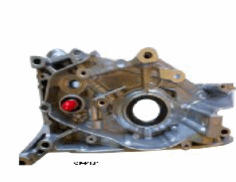

157-MI-MI03

OE: MD-364254 | ENGINE: 4 D 56 T

MITSUBISHI L 200 (K7_T, K6_T) 2.5 D
(K64T)[06.1996-20.0712](Diesel)
MITSUBISHI L 200 (K7_T, K6_T) 2.5 TD
4WD (K74T)[09.2001-20.0712](Diesel)
MITSUBISHI L 200 (K7_T, K6_T) 2.5 TD
4WD[08.2001-20.0712](Diesel)
MITSUBISHI L 200 (K7_T, K6_T) 2.5
TD[08.2001-11.2005](Diesel)

157-MI-MI04

OE: 1064A035 | ENGINE: 4 D 56 HP

MITSUBISHI L 200 (K7_T, K6_T) 2.5
DI-D[11.2005-](Diesel)
MITSUBISHI L 200 (KB_T, KA_T) 2.5 DI-D
(KA4T)[01.2010-12.2015](Diesel)
MITSUBISHI L 200 (KB_T, KA_T) 2.5 DI-D
4x4 (KB4T)[04.2010-20.1512](Diesel)
MITSUBISHI L 200 (KB_T, KA_T) 2.5 DI-D
[RWD] (KA4T)[04.2010-20.1512](Diesel)