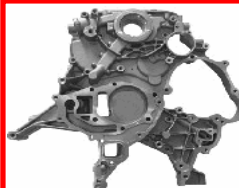

157-NS-NS12

OE: 13034-2W204 | ENGINE: ZD30Ti

NISSAN PATROL GR II Wagon (Y61) 3.0
DTi[05.2000-](Diesel)
NISSAN TERRANO II (R20) 3.0 DiTD
4WD[10.1997-06.2003](Diesel)