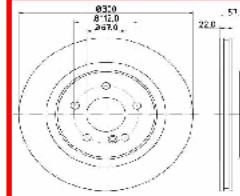

MERCEDES-BENZ CLASSE C (W204) C 230 4-matic (204.085)
MERCEDES-BENZ CLASSE C (W204) C 250 CDI
MERCEDES-BENZ CLASSE C (W204) C 250 CDI 4-matic
MERCEDES-BENZ CLASSE C (W204) C 280 4-matic (204.081)

61-00-0511C

4154200102