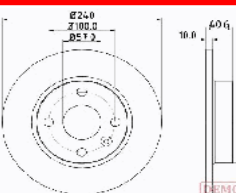

OPEL COMBO Cassone / Furgonato /
Promiscuo 1.3 CDTI 16V
OPEL COMBO Cassone / Furgonato /
Promiscuo 1.4 16V
OPEL COMBO Cassone / Furgonato /
Promiscuo 1.6
OPEL COMBO Cassone / Furgonato /
Promiscuo 1.6 16V

61-00-0406C

0569118