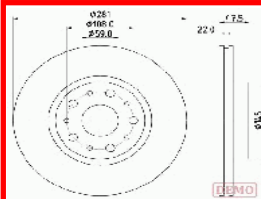

LANCIA THESIS (841AX) 2.0 Turbo (841AXA1B03)
LANCIA THESIS (841AX) 2.4 (841AXB1B00)
LANCIA THESIS (841AX) 2.4 D Multijet
LANCIA THESIS (841AX) 2.4 JTD
LANCIA THESIS (841AX) 2.4 JTD (841AXD1B02)

61-00-022C

337020054