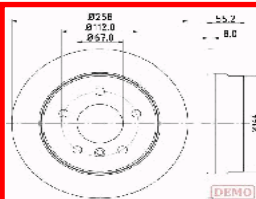

MERCEDES-BENZ CLASSE A (W168) A 160 (168.033, 168.133)
MERCEDES-BENZ CLASSE A (W168) A 170 CDI (168.009, 168.109)
MERCEDES-BENZ CLASSE A (W168) A 190 (168.032, 168.132)
MERCEDES-BENZ CLASSE A (W168) A 210 (168.035, 168.135)

61-00-0501C

1694230312