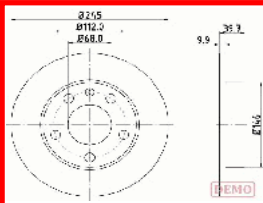

AUDI 80 (8C, B4) 2.0 E 16V quattro
AUDI 80 (8C, B4) 2.0 E quattro
AUDI 80 (8C, B4) 2.3 E quattro
AUDI 80 (8C, B4) 2.6 quattro
AUDI 80 (8C, B4) 2.8 quattro
AUDI 80 (8C, B4) S2 quattro
AUDI 80 Avant (8C, B4) 2.0 E 16V quattro
AUDI 80 Avant (8C, B4) 2.3 E quattro