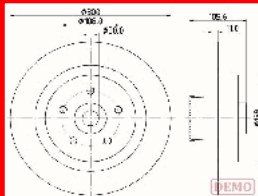

RENAULT CLIO III (BR0/1, CR0/1) 2.0
16V Sport
RENAULT MEGANE II (BM0/1_, CM0/1_)
2.0 dCi

61-00-0701C

432000010R