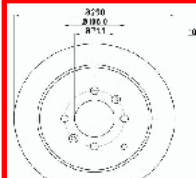

61-00-0616C

4246L7

PEUGEOT 406 (8B) 1.6
 PEUGEOT 406 (8B) 1.8
 PEUGEOT 406 (8B) 1.8 16V
 PEUGEOT 406 (8B) 1.8 BiFuel
 PEUGEOT 406 (8B) 1.9 D
 PEUGEOT 406 (8B) 1.9 TD
 PEUGEOT 406 (8B) 2.0 16V
 PEUGEOT 406 (8B) 2.0 16V HPi