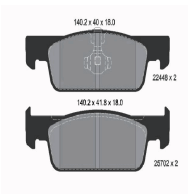

DACIA LOGAN II
DACIA SANDERO II
RENAULT LOGAN I (LS_)
RENAULT SANDERO/STEPWAY II (B8_)

OE
410600222R

Brake System: Teves
Height 1 [mm]: 40
Height 2 [mm]: 41,8
Thickness [mm]: 18
Wear Warning Contact: Not prepared for wear indicator
Width [mm]: 140,3
WVA Number: 22448
WVA Number: 25702