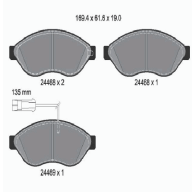

Brake system

50-00-0295

Brake Pad Set, disc brake

FIAT DUCATO Autobus (250)
FIAT DUCATO Furgonato (250)
FIAT DUCATO Pianale piatto/Telaio (250)

OE
77369119

Brake System: Brembo
Height [mm]: 61,6
Number of Wear Indicators: 1
Supplementary Article/Supplementary Info:
With accessories
Thickness [mm]: 19
Wear Warning Contact: Incl. wear warning contact
Width [mm]: 169,3
WVA Number: 24468
WVA Number: 24469

50-00-0296

Brake Pad Set, disc brake