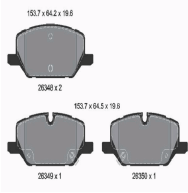

Brake system

50-00-0451

Brake Pad Set, disc brake

OPEL INSIGNIA B Country Tourer (Z18)
OPEL INSIGNIA Grand Sport
OPEL INSIGNIA Sports Tourer

OE
42794673
84782067

Brake System: Mando
Height 1 [mm]: 64,2
Height 2 [mm]: 64,5
Thickness [mm]: 19,6
Wear Warning Contact: With acoustic wear warning
Width [mm]: 153,7
WVA Number: 26348
WVA Number: 26349
WVA Number: 26350

50-00-0578

Brake Pad Set, disc brake