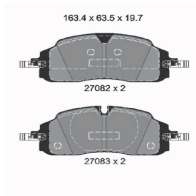

FORD TOURNEO CUSTOM V710 Autobus (NXN)
FORD TRANSIT CUSTOM V710 Autobus
FORD TRANSIT CUSTOM V710 Furgonato (NRN)

OE
2775877
KTPZ312K021AC

Height [mm]: 63,5
Thickness [mm]: 19,7
Width [mm]: 163,4
WVA Number: 27082
WVA Number: 27083

50-00-0293

Brake Pad Set, disc brake