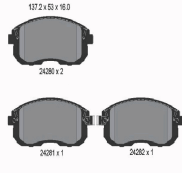

Brake system

50-08-830

Brake Pad Set, disc brake

FIAT SEDICI
NISSAN CUBE (Z12)
SUZUKI SX4 (EY, GY)
SUZUKI SX4 Tre volumi (GY)

OE
41060AU091
5581080J01
5581080J02
5581080J03
5581080J04
5581080J04000

Brake System: Hitachi
Height [mm]: 53
Supplementary Article/Supplementary Info:
With accessories
Thickness [mm]: 16
Wear Warning Contact: With acoustic wear warning
Width [mm]: 137,2
WVA Number: 24280
WVA Number: 24281
WVA Number: 24282

50-09-9006

Brake Pad Set, disc brake