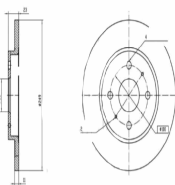

Brake Disc

BYD DOLPHIN

OE
1432902600
EM2EY-3502111S

Brake Disc Thickness [mm]: 11
Brake Disc Type: Solid
Centering Diameter [mm]: 55
Fitting Position: Rear Axle
Height [mm]: 28
Minimum Thickness [mm]: 9
Number of Bores: 4
Number of mounting bores: 2
Outer Diameter [mm]: 249
Pitch Circle [mm]: 100
Surface: Painted