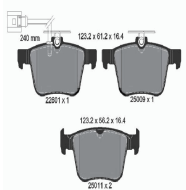

Brake System: Brembo
Fitting Position: Rear Axle
Height [mm]: 77
Thickness [mm]: 16,6
Wear Warning Contact: Prepared for wear indicator
Width [mm]: 132,1
WVA Number: 24614

51-00-0942

Brake Pad Set, disc brake