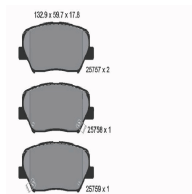

HYUNDAI SANTA FÉ II (CM)
HYUNDAI SANTA FÉ II Cassone/SUV (CM)

OE

581010WA10
581011UA11
58101M5A00

Brake System: Mando
Height [mm]: 59,7
Number of Wear Indicators: 2
Thickness [mm]: 17,8
Wear Warning Contact: With acoustic wear warning
Width [mm]: 132,9
WVA Number: 25757
WVA Number: 25758
WVA Number: 25759

50-0L-L24

Brake Pad Set, disc brake