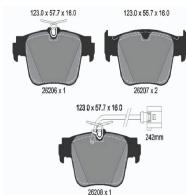

AUDI A3 Allstreet (8YJ)
AUDI A3 Limousine (8YS)
AUDI A3 Sportback (8YA)
CUPRA FORMENTOR (KM7)

OE

8Y0698451B

Brake System: ATE
Height 1 [mm]: 57,7
Height 2 [mm]: 57,7
Thickness [mm]: 16
Wear Warning Contact: Incl. wear warning contact
Width [mm]: 123
WVA Number: 26206
WVA Number: 26207
WVA Number: 26208

51-03-323

Brake Pad Set, disc brake