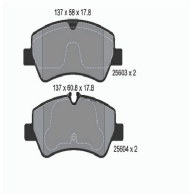

FORD TRANSIT Autobus
FORD TRANSIT Furgonato
FORD TRANSIT Pianale piatto/Telaio

OE
1916327
2006029
2325325
2480690
KTNK312M008AA
MEBK2J2M008AA

Brake System: TRW
Fitting Position: Rear Axle
Height 1 [mm]: 58,5
Height 2 [mm]: 60,8
Number of Wear Indicators: 2
Thickness [mm]: 17,8
Wear Warning Contact: Incl. wear warning contact
Width [mm]: 137
WVA Number: 25603
WVA Number: 25604

51-00-0331

Brake Pad Set, disc brake