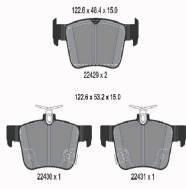

Brake system

51-04-422

Brake Pad Set, disc brake

HONDA CIVIC X 2 volumi /Coda spiovente (FC_, FK)
HONDA CIVIC X Tre volumi (FC_)
HONDA CIVIC XI Tre volumi (FE)
HONDA e (ZC7_)

OE

3502110XKU00A
3502110XKU0PA
3502110XKZ1DA
3502140BKZ1DA
43022T60A01
43022TBAA02

Brake System: Teves
Height 1 [mm]: 48,3
Height 2 [mm]: 53,2
Number of Wear Indicators: 2
Thickness [mm]: 15
Wear Warning Contact: With acoustic wear warning
Width [mm]: 122,6
WVA Number: 22429
WVA Number: 22430
WVA Number: 22431

51-0H-H19

Brake Pad Set, disc brake