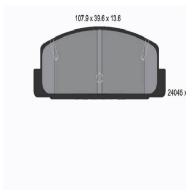

MAZDA 323 F VI (BJ)
MAZDA 323 S VI (BJ)
MAZDA 6 (GG)
MAZDA 6 (GH)
MAZDA 6 2 volumi /Coda spiovente (GH)
MAZDA 6 Hatchback (GG)

OE

GGYB2643Z
GGYM2643Z
GGYM2648Z
GGYM2648Z9C
GGYM2648ZA9C
GJYA2643Z

Brake System: Akebono
Height [mm]: 39,5
Thickness [mm]: 13,6
Wear Warning Contact: Not prepared for wear indicator
Width [mm]: 107,8
WVA Number: 24045

51-04-421

Brake Pad Set, disc brake