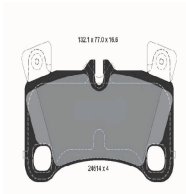

Brake system

51-00-0941

Brake Pad Set, disc brake

AUDI Q7 (4L)
AUDI Q7 Van (4LB)
PORSCHE CAYENNE (955)
VW TOUAREG (7LA, 7L6, 7L7)
VW TOUAREG (7P5)

OE

7L0698451C
7L0698451D
7L0698451E
7L0698451F
7L0698451L
95535293960

Brake System: Brembo
Fitting Position: Rear Axle
Height [mm]: 77
Thickness [mm]: 16,6
Wear Warning Contact: Prepared for wear indicator
Width [mm]: 132,1
WVA Number: 24614

51-00-0942

Brake Pad Set, disc brake