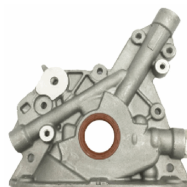

OPEL ASTRA G 2 volumi /Coda spiovente (F48_, F08_)
OPEL ASTRA G Cabriolet (F67)
OPEL ASTRA G Coupe (F07_)
OPEL ASTRA G Station wagon (F35_)
OPEL ASTRA G Tre volumi (F69_)

OE
93172703

For OE number: 93172703
Supplementary Article/Supplementary Info 2:
With shaft oil seal

Engine Timing Control