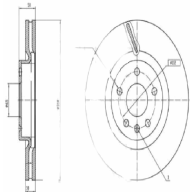

Brake Disc

AIWAYS U5
AIWAYS U6

OE
861598002

Brake Disc Thickness [mm]: 30
Brake Disc Type: Vented
Centering Diameter [mm]: 65
Fitting Position: Front Axle
Height [mm]: 50
Minimum Thickness [mm]: 28
Number of Bores: 5
Number of mounting bores: 1
Outer Diameter [mm]: 314
Pitch Circle [mm]: 112
Surface: Painted

60-00-0180C