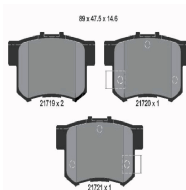

Brake System: Akebono
Height [mm]: 39,5
Thickness [mm]: 13,6
Wear Warning Contact: Not prepared for wear indicator
Width [mm]: 107,8
WVA Number: 24045

51-04-421

Brake Pad Set, disc brake

ACURA LEGEND
ACURA LEGEND Coupe
ACURA Legend II
ACURA LEGEND II Coupe
HONDA ACCORD IV (CB)
HONDA ACCORD IV Aerodeck (CB)