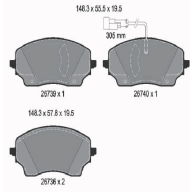

Brake system

51-00-0226

Brake Pad Set, disc brake

FIAT DUCATO Autobus (250)
FIAT DUCATO Furgonato (250)
FIAT DUCATO Pianale piatto/Telaio (250)

OE
68603420AA
77369188

Height 1 [mm]: 55,5
Height 2 [mm]: 57,8
Thickness [mm]: 19,5
Wear Warning Contact: With integrated wear warning contact
Width [mm]: 148,3
WVA Number: 26738
WVA Number: 26739
WVA Number: 26740

51-00-0329

Brake Pad Set, disc brake