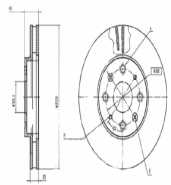

Fitting Position: Centre
Length 1 [mm]: 1125
Length 2 [mm]: 850

CAL616LJM

Brake Caliper

LIGIER JS50
LIGIER M8
MICROCAR M.GO

OE

1408746

Fitting Position: Front Axle Left
Paired article numbers: CAL616RJM

Brake system

60-00-0178C

Brake Disc

AIWAYS U5
AIWAYS U6

OE
861598002

Brake Disc Thickness [mm]: 30
Brake Disc Type: Vented
Centering Diameter [mm]: 65
Fitting Position: Front Axle
Height [mm]: 50
Minimum Thickness [mm]: 28
Number of Bores: 5
Number of mounting bores: 1
Outer Diameter [mm]: 314
Pitch Circle [mm]: 112
Surface: Painted

60-00-0180C

Brake Disc

BYD DOLPHIN

OE
1432904700
EM2EY-3501011S

Brake Disc Thickness [mm]: 25
Brake Disc Type: Vented
Centering Diameter [mm]: 55
Fitting Position: Front Axle
Height [mm]: 41
Minimum Thickness [mm]: 23
Number of Bores: 4
Number of mounting bores: 2
Outer Diameter [mm]: 255
Pitch Circle [mm]: 100
Surface: Painted