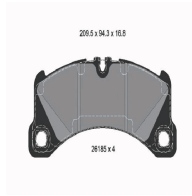

Brake system

50-09-9009

Brake Pad Set, disc brake

PORSCHE MACAN
PORSCHE PANAMERA (971)
PORSCHE PANAMERA Sport Turismo (971)

OE

95B698151A
95B698151BA
95B698151G
971698151AA

Brake System: Brembo
Height [mm]: 94,3
Thickness [mm]: 16,8
Wear Warning Contact: Prepared for wear indicator
Width [mm]: 209,5
WVA Number: 26185

50-09-9010

Brake Pad Set, disc brake