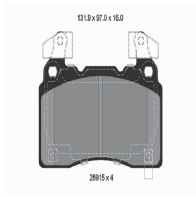

CADILLAC CTS
OPEL INSIGNIA B Country Tourer (Z18)
OPEL INSIGNIA Grand Sport
OPEL INSIGNIA Sports Tourer
TESLA MODEL S

OE
22976409
3510H01ED1
3510H01ED10001
600642900B
84732488
92291022

Brake System: Brembo
Height [mm]: 97
Thickness [mm]: 16
Wear Warning Contact: With acoustic wear warning
Width [mm]: 131,9
WVA Number: 25915

50-00-0166

Brake Pad Set, disc brake