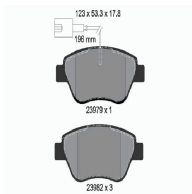

CITROEN NEMO Furgonato (AA_)
CITROEN NEMO Station wagon
FIAT 500 (312)
FIAT QUBO (225)
PEUGEOT BIPPER (AA_)
PEUGEOT BIPPER Tepee

OE
1636412880
425406
425407
425496

Brake System: Bosch
Height [mm]: 53,3
Number of Wear Indicators: 1
Thickness [mm]: 17,8
Wear Warning Contact: With integrated wear warning contact
Width [mm]: 122,8
WVA Number: 23979
WVA Number: 23982

50-00-0450

Brake Pad Set, disc brake