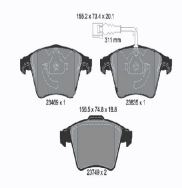

VW TOUAREG (7LA, 7L6, 7L7)
VW TOUAREG (7P5)

OE
7L6698151F

Brake System: Teves
Fitting Position: Front Axle
Height 1 [mm]: 73,4
Height 2 [mm]: 74,8
Number of Wear Indicators: 1
Sensor Length [mm]: 311
Thickness/Strength 1 [mm]: 20,1
Thickness/Strength 2 [mm]: 18,8
Wear Warning Contact: With integrated wear warning contact
Width 1 [mm]: 155,2
Width 2 [mm]: 156,5
WVA Number: 23469
WVA Number: 23749
WVA Number: 23835

50-09-9007

Brake Pad Set, disc brake