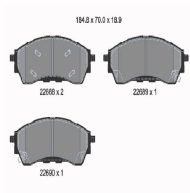

FORD RANGER (TKE)
FORD USA RANGER Cab & Chassis
FORD USA RANGER Crew Cab Pickup
FORD USA RANGER Extended Cab Pickup
FORD USA RANGER Standard Cab Pickup

OE
2229885
2298617
2586105
EB3C2001AA
EB3C2001AB
EB3Z2001B

Brake System: CBI
Fitting Position: Rear Axle
Height [mm]: 70
Number of Wear Indicators: 2
Thickness [mm]: 18,9
Wear Warning Contact: With acoustic wear warning
Width [mm]: 184,8
WVA Number: 22688
WVA Number: 22689
WVA Number: 22690

51-00-0544

Brake Pad Set, disc brake