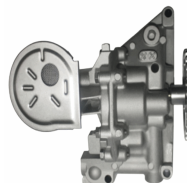

CITROEN AX (ZA-_)
CITROEN BX (XB-_)
CITROEN SAXO (S0, S1)
CITROEN XSARA (N1)
CITROEN XSARA Break (N2)
CITROEN XSARA Coupe (N0)

OE
100169

For OE number: 100169

157-00-00048

Oil Pump