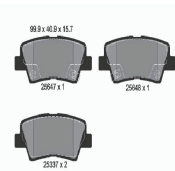

HYUNDAI GRANDEUR (HG)
HYUNDAI GRANDEUR (TG)
KIA OPTIMA
SSANGYONG KORANDO (C300)
SSANGYONG TIVOLI
SSANGYONG XLV Fuoristrada chiuso

OE

1014026445
106400172502
3502130140W01
3502130240W01
4050004000
48413341A0

Brake System: Akebono
Height [mm]: 40,9
Number of Wear Indicators: 2
Thickness [mm]: 15,7
Wear Warning Contact: With acoustic wear warning
Width [mm]: 99,9
WVA Number: 25337
WVA Number: 25647
WVA Number: 25648

51-0L-L10

Brake Pad Set, disc brake