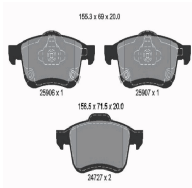

50-00-0296

Brake Pad Set, disc brake

FIAT 500L

OE
77366915

Brake System: Teves
Height 1 [mm]: 69
Height 2 [mm]: 71,5
Number of Wear Indicators: 2
Thickness [mm]: 20
Wear Warning Contact: With acoustic wear warning
Width 1 [mm]: 155,3
Width 2 [mm]: 156,5
WVA Number: 24727
WVA Number: 24907
WVA Number: 25906