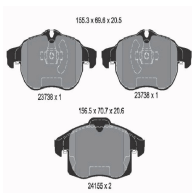

OPEL SIGNUM
OPEL VECTRA C
OPEL VECTRA C GTS
OPEL VECTRA C Station wagon
SAAB 9-3 (YS3F)
SAAB 9-3 Cabriolet (YS3F)

OE
128417745
1605095
1605137
93185752
93188112

Brake System: Teves
Height 1 [mm]: 69,6
Height 2 [mm]: 70,7
Thickness [mm]: 20,6
Wear Warning Contact: Prepared for wear indicator
Width 1 [mm]: 155,1
Width 2 [mm]: 156,3
WVA Number: 23738
WVA Number: 24155