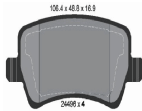

FORD GALAXY (WA6)
FORD GALAXY MK II VAN (WA6)
FORD S-MAX (WA6)
FORD S-MAX VAN (WA6)
LAND ROVER FREELANDER 2 (FA_)
LAND ROVER FREELANDER 2 VAN (L359)

OE
1426143
1426144
1439866
1459450
1503969
1566233

Brake System: TRW
Fitting Position: Rear Axle
Height [mm]: 48,8
Thickness [mm]: 16,9
Wear Warning Contact: Not prepared for wear indicator
Width [mm]: 106,7
WVA Number: 24496

51-00-0330

Brake Pad Set, disc brake