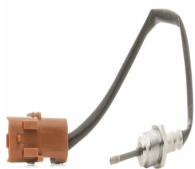

CITROEN BERLINGO (B9)
CITROEN BERLINGO Furgonato (B9)
CITROEN BERLINGO Pianale piatto/Telaio (B9)
CITROEN C2 (JM_)
CITROEN C3 I (FC_)
CITROEN C3 Picasso

OE

00001618A5
00001618LS
13627795044
1618A5
1618LS
7795044

Connector Shape: Square
Exhaust System: For soot filter
For OE number: 7 795 044
For OE number: 96 516181 80
For OE number: 96 878796 80
Number of Poles: 2
Shape: Straight
Supplementary Article/Supplementary Info 2:
with cable

161-00-0116

Sensor, exhaust gas temperature