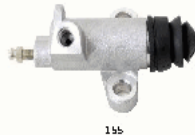

85-01-153

30620-VB310

NISSAN PATROL GR II Wagon (Y61) 2.8 TD

85-01-154**30620-WJ100**

NISSAN PATROL GR II Wagon (Y61) 2.8 TD
 NISSAN PATROL GR II Wagon (Y61) 3.0 DTi

85-01-155**30620-C6000**

NISSAN PATROL Hardtop (K160) 3.2 TD (K160)
 NISSAN PATROL Station Wagon (W160) 3.2 TD (W160)

85-01-157**30620-B5000**

NISSAN PICK UP (720) 1.8
 NISSAN PICK UP (720) 2.2 4WD
 NISSAN PICK UP (720) 2.2 D
 NISSAN PICK UP (720) 2.3 D

85-01-158**30620-09G00**

NISSAN PICK UP (D21) 2.4 i 12V
 NISSAN PICK UP (D21) 2.4 i 12V 4WD
 NISSAN PICK UP (D21) 2.4 i 4WD
 NISSAN PICK UP (D22) 2.4 i
 NISSAN PICK UP (D22) 2.4 i 4WD
 NISSAN TERRANO I (WD21) 2.4 i 4WD
 NISSAN TERRANO I (WD21) 3.0 i 4WD
 NISSAN TERRANO II (R20) 2.4 4WD