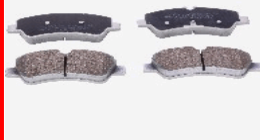

51-00-0307

1763916

FORD TOURNEO CUSTOM Autobus 1.0 EcoBoost PHEV
FORD TOURNEO CUSTOM Autobus 2.0 EcoBlue
FORD TOURNEO CUSTOM Autobus 2.0 EcoBlue mHEV
FORD TOURNEO CUSTOM Autobus 2.0 TDCi

51-00-0308

1371454