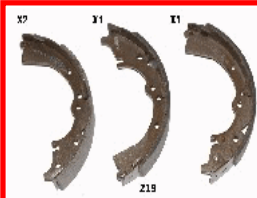

TOYOTA HILUX II Pick-up (RN6_, RN5_,
LN6_, YN6_, YN5_, LN 2.5 D-4D[11.2001-]
(Diesel)
TOYOTA HILUX III Pick-up (TGN1_,
GGN2_, GGN1_, KUN2_, KUN 2.5
D4d[03.2005-20.1505](Diesel)
TOYOTA HILUX III Pick-up (TGN1_,
GGN2_, GGN1_, KUN2_, KUN 2.5
D[05.2011-20.1505](Diesel)

55-02-220

OE: 04495-05010