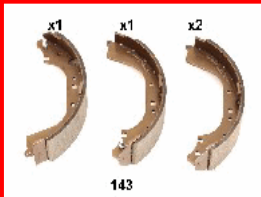

55-01-143

OE: 0449534020

NISSAN PATROL Hardtop (K260) 2.8 TD[05.1986-06.1990](Diesel)
NISSAN PATROL Hardtop (K260) 2.8[05.1986-06.1990](Benzina)
NISSAN PATROL Station Wagon (W260) 2.8 TD[06.1989-11.1995](Diesel)