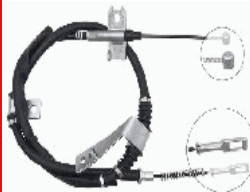

131-0S-S03R

4902009204

SSANGYONG ACTYON I 2.0 Xdi
SSANGYONG ACTYON I 200 Xdi 4WD
SSANGYONG KYRON 2.0 Xdi
SSANGYONG KYRON 2.0 Xdi 4x4
SSANGYONG KYRON 2.7 Xdi