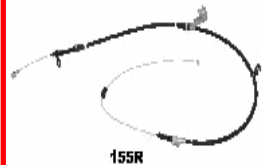

131-01-155R

36530CA000

NISSAN MURANO (Z50) 3.5 4x4

131-01-156L

365318H300