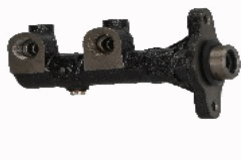

ISUZU GEMINI (JT) 1.5 D
ISUZU GEMINI (JT) 1.5 TD
ISUZU GEMINI Tre volumi (JT) 1.5 D
ISUZU GEMINI Tre volumi (JT) 1.5 TD

68-09-998

5252626