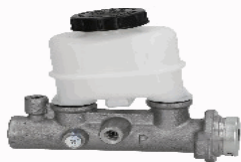

68-01-139

46010-2N320

NISSAN ALMERA I (N15) 1.4
NISSAN ALMERA I (N15) 1.4 GX,LX
NISSAN ALMERA I (N15) 1.6
NISSAN ALMERA I (N15) 1.6 SLX
NISSAN ALMERA I (N15) 2.0 D
NISSAN ALMERA I Hatchback (N15) 1.4
NISSAN ALMERA I Hatchback (N15) 1.4 S,GX,LX

68-01-140

46010-CD027