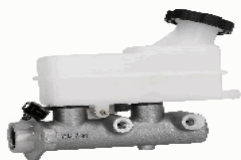

68-H0-004

HR234360

HYUNDAI GALLOPER I 2.5 TD  
 HYUNDAI GALLOPER I 2.5 TD intercooler  
 HYUNDAI GALLOPER II (JK-01) 2.5 TD  
 HYUNDAI GALLOPER II (JK-01) 2.5 TD  
 intercooler

**68-H0-005**

**59140-4A000**