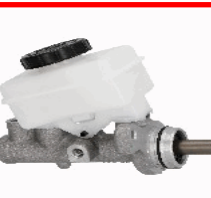

SUBARU OUTBACK (BL, BP) 2.5
SUBARU OUTBACK (BL, BP) 3.0