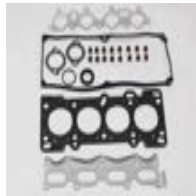

MAZDA 121 II (DB)
MAZDA 323 C V (BA)
MAZDA 323 F VI (BJ)
MAZDA 323 P V (BA)
MAZDA 323 S V (BA)
MAZDA 323 S VI (BJ)

OE
8ADG10271
8DDG-10-271

Piston Diameter [mm]: 72

48-03-309

Gasket Set, cylinder head