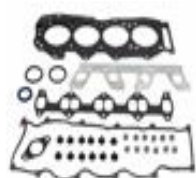

MAZDA B-SERIE (UF)
MAZDA B-SERIE (UN)
MAZDA MPV I (LV)

OE
8ASX10235

Bore [mm]: 94,50
Seal Material: Metal
Supplementary Article/Supplementary Info:
With cylinder head gasket

48-03-312

Gasket Set, cylinder head