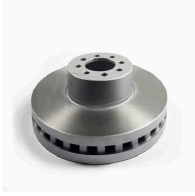

Brake Disc

MAXUS (SAIC MOTOR) DELIVER 9 Furgonato
MAXUS (SAIC MOTOR) DELIVER 9 Pianale
piatto/Telaio
MAXUS (SAIC MOTOR) eDELIVER 3 Furgonato

OE
C00074527

Brake Disc Thickness [mm]: 31
Brake Disc Type: Internally Vented
Centering Diameter [mm]: 72
Fitting Position: Front Axle
Height [mm]: 64,7
Hole Arrangement / Number: 08/08
Inner Diameter [mm]: 136,7
Minimum Thickness [mm]: 29
Outer Diameter [mm]: 308
Pitch Circle [mm]: 102
Supplementary Article/Supplementary Info 2:
Without wheel bearing
Supplementary Article/Supplementary Info 2:
Without wheel hub
Supplementary Article/Supplementary Info 2:
Without wheel studs
Surface: Painted
Wheel Bolt Bore [mm]: 14,8

61-00-0156C

Brake Disc

MAXUS (SAIC MOTOR) eDELIVER 3 Furgonato
MAXUS (SAIC MOTOR) eDELIVER 3 Pianale
piatto/Telaio
MAXUS (SAIC MOTOR) EUNIQ 5 Van
MAXUS (SAIC MOTOR) EUNIQ 6

OE
C00081697

Brake Disc Thickness [mm]: 26
Brake Disc Type: Internally Vented
Centering Diameter [mm]: 65
Fitting Position: Front Axle
Minimum Thickness [mm]: 24
Number of Bores: 5
Number of mounting bores: 1
Outer Diameter [mm]: 282
Pitch Circle [mm]: 114
Thickness [mm]: 49

61-00-0158C

Brake Disc

MAXUS (SAIC MOTOR) DELIVER 9 Furgonato
MAXUS (SAIC MOTOR) DELIVER 9 Pianale
piatto/Telaio

OE
C00076503

Brake Disc Thickness [mm]: 16,5
Brake Disc Type: Solid
Centering Diameter [mm]: 110
Fitting Position: Rear Axle
Height [mm]: 78,2
Hole Arrangement / Number: 06/06
Inner Diameter [mm]: 190,3
Minimum Thickness [mm]: 14,5
Outer Diameter [mm]: 308
Pitch Circle [mm]: 134
Supplementary Article/Supplementary Info 2:
Without wheel bearing
Supplementary Article/Supplementary Info 2:
Without wheel hub
Supplementary Article/Supplementary Info 2:
Without wheel studs
Surface: Painted
Wheel Bolt Bore [mm]: 11,2