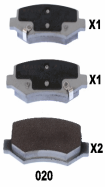

Brake system

51-00-020

Brake Pad Set, disc brake

BYD SuRui

OE
1075742000

Fitting Position: Rear Axle
For OE number: 1075742000
Height [mm]: 42,5
Length [mm]: 103,5
Thickness [mm]: 14,6

51-00-0308

Brake Pad Set, disc brake