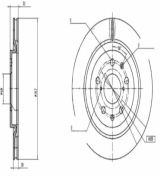

Brake system

61-00-0160C

Brake Disc

BYD SEAL

OE
14028123-00
1402812300
EKEB-3502111S

Brake Disc Thickness [mm]: 20
Brake Disc Type: Vented
Centering Diameter [mm]: 68
Fitting Position: Rear Axle
Height [mm]: 32
Minimum Thickness [mm]: 18
Number of Bores: 5
Number of mounting bores: 2
Outer Diameter [mm]: 317
Pitch Circle [mm]: 120
Surface: Painted