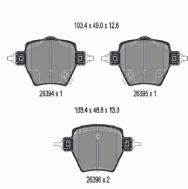

BYD DOLPHIN
BYD TANG
BYD YUAN PLUS

OE
1315016900
1343650600
HC3502188
SC2E3502113

Fitting Position: Rear Axle
Height 1 [mm]: 49
Height 2 [mm]: 46,8
Thickness/Strength 1 [mm]: 12,6
Thickness/Strength 2 [mm]: 13
Wear Warning Contact: With acoustic wear warning
Width [mm]: 103,4
WVA Number: 26394
WVA Number: 26395
WVA Number: 26396