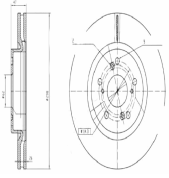

Brake system

60-00-0174C

Brake Disc

BYD YUAN PLUS

OE
13781672-00
1378167200
HA2EL-3501111A

Brake Disc Thickness [mm]: 26
Brake Disc Type: Vented
Centering Diameter [mm]: 62
Fitting Position: Front Axle
Minimum Thickness [mm]: 24
Number of Bores: 5
Number of mounting bores: 2
Outer Diameter [mm]: 298
Pitch Circle [mm]: 114
Surface: Painted
Thickness [mm]: 47