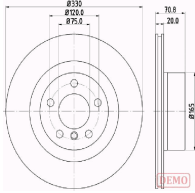

CHERY A3 2 volumi /Coda spiovente
CHERY A3 Tre volumi

OE
11-3502075
A11-3502075
M11-3502075
M113502075

Brake Disc Thickness [mm]: 10
Brake Disc Type: Solid
Fitting Position: Rear Axle
For OE number: M113502075
Height [mm]: 47
Minimum Thickness [mm]: 8
Number of Bores: 5
Outer Diameter [mm]: 285
Pitch Circle [mm]: 65
Surface: Painted

61-00-013C

Brake Disc