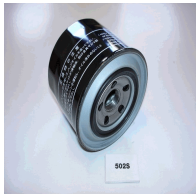

10-05-502

Oil Filter

CHERY TIGGO FL

OE
26300-35500
26300-35501
26300-35502
26300-35503
26300-35504
26300-35505

Filter Type: Screw-on Filter
Fitted Diameter [mm]: 63
For OE number: MD322508
Inner Thread [mm]: M20 x 1,5
Length [mm]: 81
Outer Diameter [mm]: 90