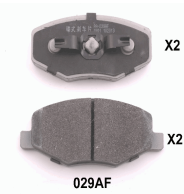

Brake Pad Set, disc brake

CHERY A1
CHERY JAGGI
CHERY QIYUN 1
CHERY QQ6

OE

S21-6GN3501080
S216GN3501080

Fitting Position: Front Axle
For OE number: S216GN3501080
Length 1 [mm]: 118
Length [mm]: 100
Width [mm]: 49

51-00-0025

Brake Pad Set, disc brake