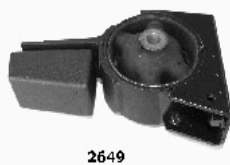

GOM-2649

12361-0B011

TOYOTA AVENSIS (_T22_) 2.0 (ST220_)
TOYOTA AVENSIS (_T22_) 2.0 D
TOYOTA AVENSIS (_T22_) 2.0 TD
(CT220_)
TOYOTA AVENSIS Liftback (_T22_) 2.0
(ST220_)
TOYOTA AVENSIS Liftback (_T22_) 2.0
TD (CT220_)