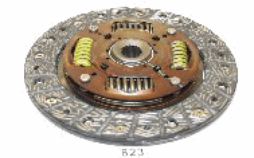

NISSAN PIXO (UA0) 1.0
OPEL AGILA (B) (H08) 1.2
OPEL AGILA (B) (H08) 1.2 LPG
SUZUKI ALTO (HA25, HA35) 1.0
SUZUKI SPLASH 1.0
SUZUKI SPLASH 1.2
SUZUKI SPLASH 1.2 VVT

80-08-825

22400-68D00