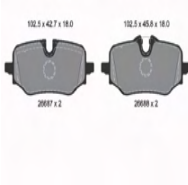

BMW 1 (F70)
BMW 2 Active Tourer (U06)
BMW X1 (U11)
BMW X2 (U10)
MINI MINI ACEMAN (J05)
MINI MINI COOPER (J01)

OE
34208834998
8834998

Brake System: ZF
Height 1 [mm]: 42,7
Height 2 [mm]: 45,8
Thickness [mm]: 18
Wear Warning Contact: Prepared for wear indicator
Width [mm]: 102,2
WVA Number: 26687
WVA Number: 26688

51-00-0224

Brake Pad Set, disc brake