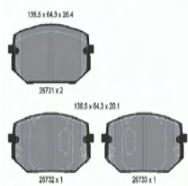

HYUNDAI TUCSON (NX4E, NX4A)
KIA SPORTAGE V (NQ5)

OE
58101R2A10

Brake System: Sumitomo
Height [mm]: 64,3
Thickness/Strength 1 [mm]: 20,1
Thickness/Strength 2 [mm]: 20,4
Wear Warning Contact: With acoustic wear warning
Width [mm]: 138,5
WVA Number: 26731
WVA Number: 26732
WVA Number: 26733

51-00-0041

Brake Pad Set, disc brake