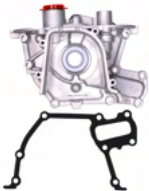

FIAT DOBLO Cassone / Furgonato / Promiscuo (263)
FIAT DOBLO MPV / Space wagon (152, 263)
FIAT DOBLO Pianale piatto/Telaio (263)
OPEL COMBO Cassone / Furgonato / Promiscuo (X12)

OE
55256345

For OE number: 55256345
Pump Type: Rotor Pump
Supplementary Article/Supplementary Info 2:
With shaft oil seal
Supplementary Article/Supplementary Info:
with seal