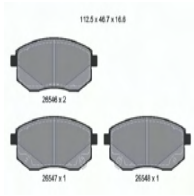

Brake system

50-00-0746

Brake Pad Set, disc brake

DACIA SPRING

OE
410609323R

Brake System: TRW
Height [mm]: 46,5
Supplementary Article/Supplementary Info:
With accessories
Thickness [mm]: 16,6
Wear Warning Contact: With acoustic wear warning
Width [mm]: 112,3
WVA Number: 26546
WVA Number: 26547
WVA Number: 26548

50-0K-K48

Brake Pad Set, disc brake