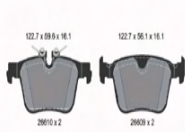

VOLVO C40
VOLVO EC40 (539)
VOLVO EX40 (536)
VOLVO S60 III (224)
VOLVO S90 II
VOLVO V60 II (225)

OE

32287447
32379535

Brake System: Teves
Fitting Position: Rear Axle
Height 1 [mm]: 59,6
Height 2 [mm]: 56,1
Thickness [mm]: 16,1
Wear Warning Contact: Prepared for wear indicator
Width [mm]: 122,7
WVA Number: 26609
WVA Number: 26610

51-00-0545

Brake Pad Set, disc brake