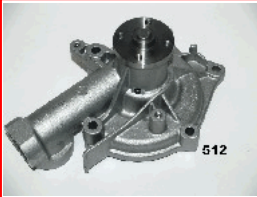

35-05-512

OE: MD011757 | ENGINE: 4G63

HYUNDAI LANTRA I (J-1) 1.8 i.e.
16V[10.1990-11.1995](Benzina)
HYUNDAI LANTRA II (J-2) 1.8
16V[11.1995-09.2000](Benzina)
HYUNDAI LANTRA II Wagon (J-2) 1.8
16V[02.1996-20.0010](Benzina)
HYUNDAI SONATA II (Y-2) 1.8
i[09.1988-10.1993](Benzina)

35-05-515

OE: MD015045