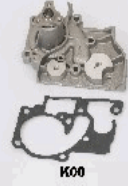

35-K0-000

OE: 25100-2Y010 | ENGINE: T8

KIA CARENS I (FC) 1.8[11.2000-07.2002]
(Benzina)
KIA CARENS II (FJ) 1.8[07.2002-]
(Benzina)
KIA CLARUS (K9A) 1.8 i
16V[07.1996-20.0108](Benzina)
KIA CLARUS Station wagon (GC) 1.8 i
16V[05.1998-](Benzina)