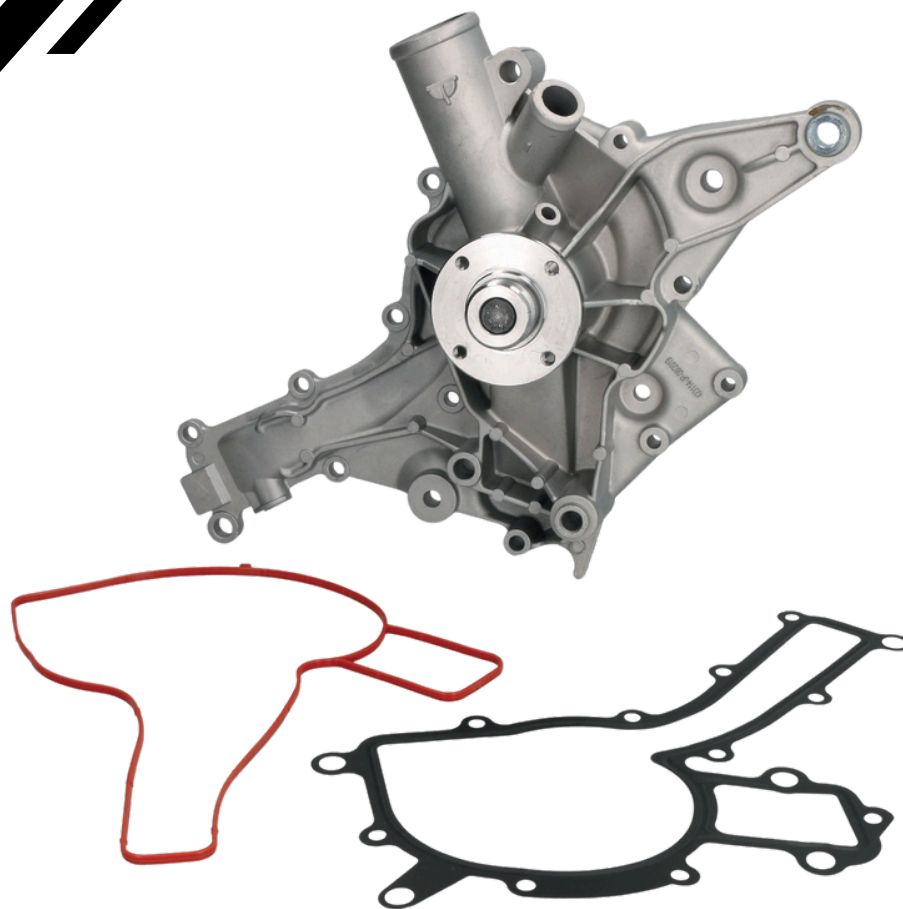

ashika®

WATER PUMPS POMPE ACQUA

CATALOGUE
FOR CARS AND COMMERCIAL
VEHICLES

CATALOGO
PER AUTOMOBILI E VEICOLI
COMMERCIALI

www.ashika.it