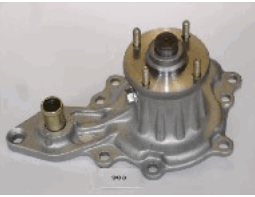

35-09-903

OE: 4317160 | ENGINE: 4FC1

ISUZU MIDI Van (94000, 98000) 2.0 D
4WD 4FC1[06.1988-](Diesel)