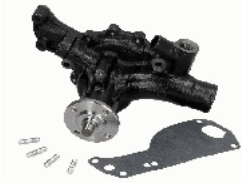

TOYOTA LAND CRUISER (PZJ7_, KZJ7_,
HZJ7_, BJ7_, LJ7_, RJ7 3.4 D (BJ70_V,
BJ73_) [11.1984-12.1996](Die
TOYOTA LAND CRUISER (PZJ7_, KZJ7_,
HZJ7_, BJ7_, LJ7_, RJ7 3.4 TD (BJ71_V)
[10.1985-08.1986](Diesel)
TOYOTA LAND CRUISER (_J4_) 3.4 D
(BJ42_V, BJ45_V, BJ46_)
[08.1980-10.1984](Diesel)

35-02-228

OE: 16100-69035 | ENGINE: 12HT