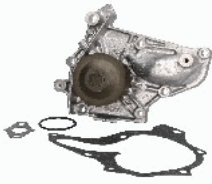

35-02-230

OE: 16100-69075 | ENGINE: 1S

TOYOTA CAMRY (_V2_) 1.8 i (SV20_)
[10.1986-08.1988](Benzina)
TOYOTA CAMRY Liftback (_V1_)
1.8[02.1983-10.1986](Benzina)
TOYOTA CAMRY Liftback (_V1_)
2.0[01.1983-12.1986](Benzina)
TOYOTA CAMRY Station Wagon (_V2_)
1.8 (SV20_) [11.1986-08.1989](Benzina)

35-02-231

OE: 1610079035 | ENGINE: 2Y