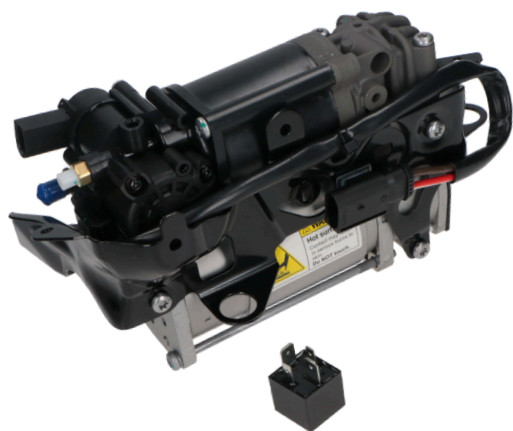

ashika®

COMPRESSOR,
COMPRESSED AIR
SYSTEM

COMPRESSORE,
IMPIANTO ARIA
COMPRESSA

© 2011 Ashika

CATALOGUE

FOR CARS AND COMMERCIAL
VEHICLES

CATALOGO

PER AUTOMOBILI E VEICOLI
COMMERCIALI

www.ashika.it