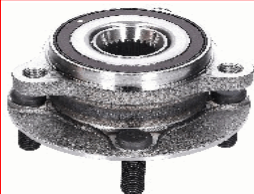

MAZDA 2 (DL, DJ) 1.5
MAZDA 2 (DL, DJ) 1.5 SKYACTIV-G M
Hybrid

44-29042

52750C5000