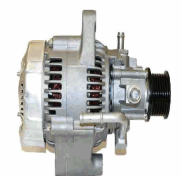

002-H750

Alternator

MG MG ZR
MG MG ZS
MG MG ZS Hatchback

OE
GNU2396
GNU2397
GNU2728
YLE000010
YLE101500
YLE102000

Alternator Charge Current [A]: 90
Number of grooves: 6
Voltage [V]: 12