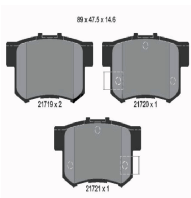

51-04-421

Brake Pad Set, disc brake

MG MG ZR
MG MG ZS
MG MG ZS Hatchback

OE

06430S0AJ00
06430S2A000
06430S2AE50
06430S5AJ00
06430S6DE50
06430S84A00

Brake System: Akebono
Height [mm]: 47,5
Number of Wear Indicators: 2
Thickness [mm]: 14,6
Wear Warning Contact: With acoustic wear warning
Width [mm]: 89
WVA Number: 21719
WVA Number: 21720
WVA Number: 21721

Clutch